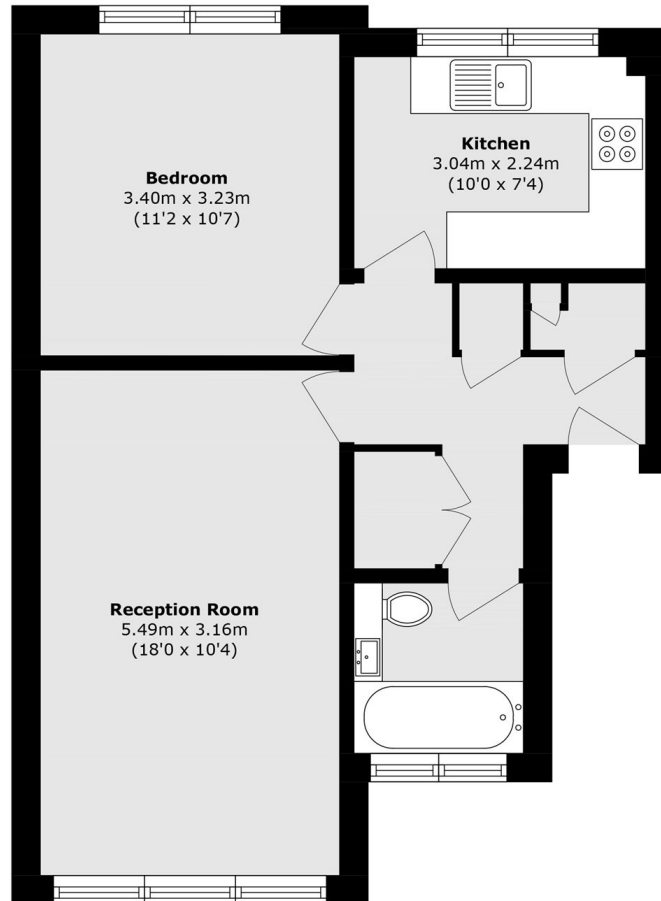

Features

- One Bedroom
- No Onward Chain
- Purpose Built
- External Storage Area
- Fantastic Location
- Top Floor

Wellesley Road, Strawberry Hill, TW2

Total area (approx.): 47.6 sq. m (512.3 sq. ft)