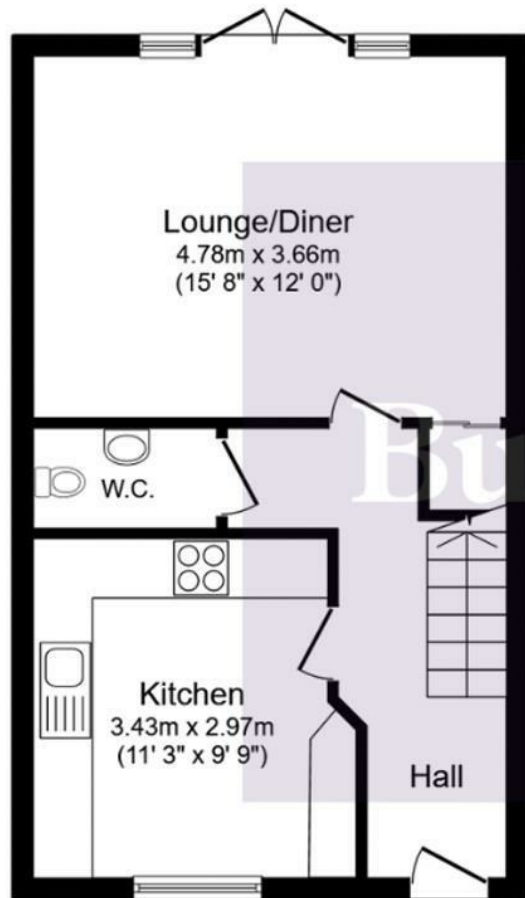

Ground Floor

Floor area 39.6 sq.m. (427 sq.ft.)

First Floor

Floor area 39.6 sq.m. (427 sq.ft.)

Second Floor

Floor area 26.2 sq.m. (282 sq.ft.)

Total floor area: 105.5 sq.m. (1,135 sq.ft.)

This floor plan is for illustrative purposes only. It is not drawn to scale. Any measurements, floor areas (including any total floor area), openings and orientations are approximate. No details are guaranteed, they cannot be relied upon for any purpose and do not form any part of any agreement. No liability is taken for any error, omission or misstatement. A party must rely upon its own inspection(s). Powered by www.Propertybox.io