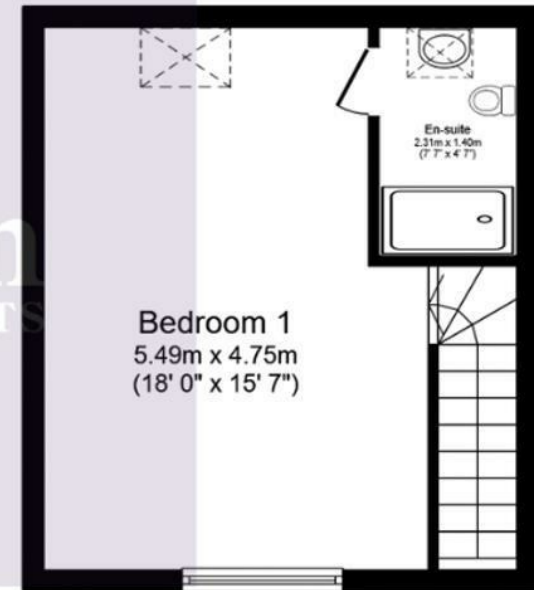

Ground Floor

Floor area 39.6 sq.m. (427 sq.ft.)

First Floor

Floor area 39.6 sq.m. (427 sq.ft.)

Second Floor

Floor area 26.2 sq.m. (282 sq.ft.)

Total floor area: 105.5 sq.m. (1,135 sq.ft.)

This floor plan is for illustrative purposes only. It is not drawn to scale. Any measurements, floor areas (including any total floor area), openings and orientations are approximate. No details are guaranteed, they cannot be relied upon for any purpose and do not form any part of any agreement. No liability is taken for any error, omission or misstatement. A party must rely upon its own inspection(s). Powered by www.Propertybox.io