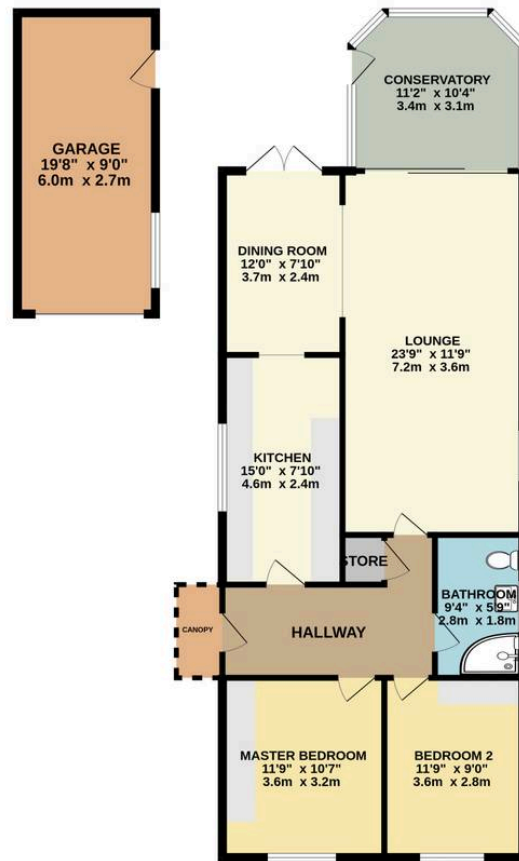

GROUND FLOOR
1183 sq.ft. (109.9 sq.m.) approx.