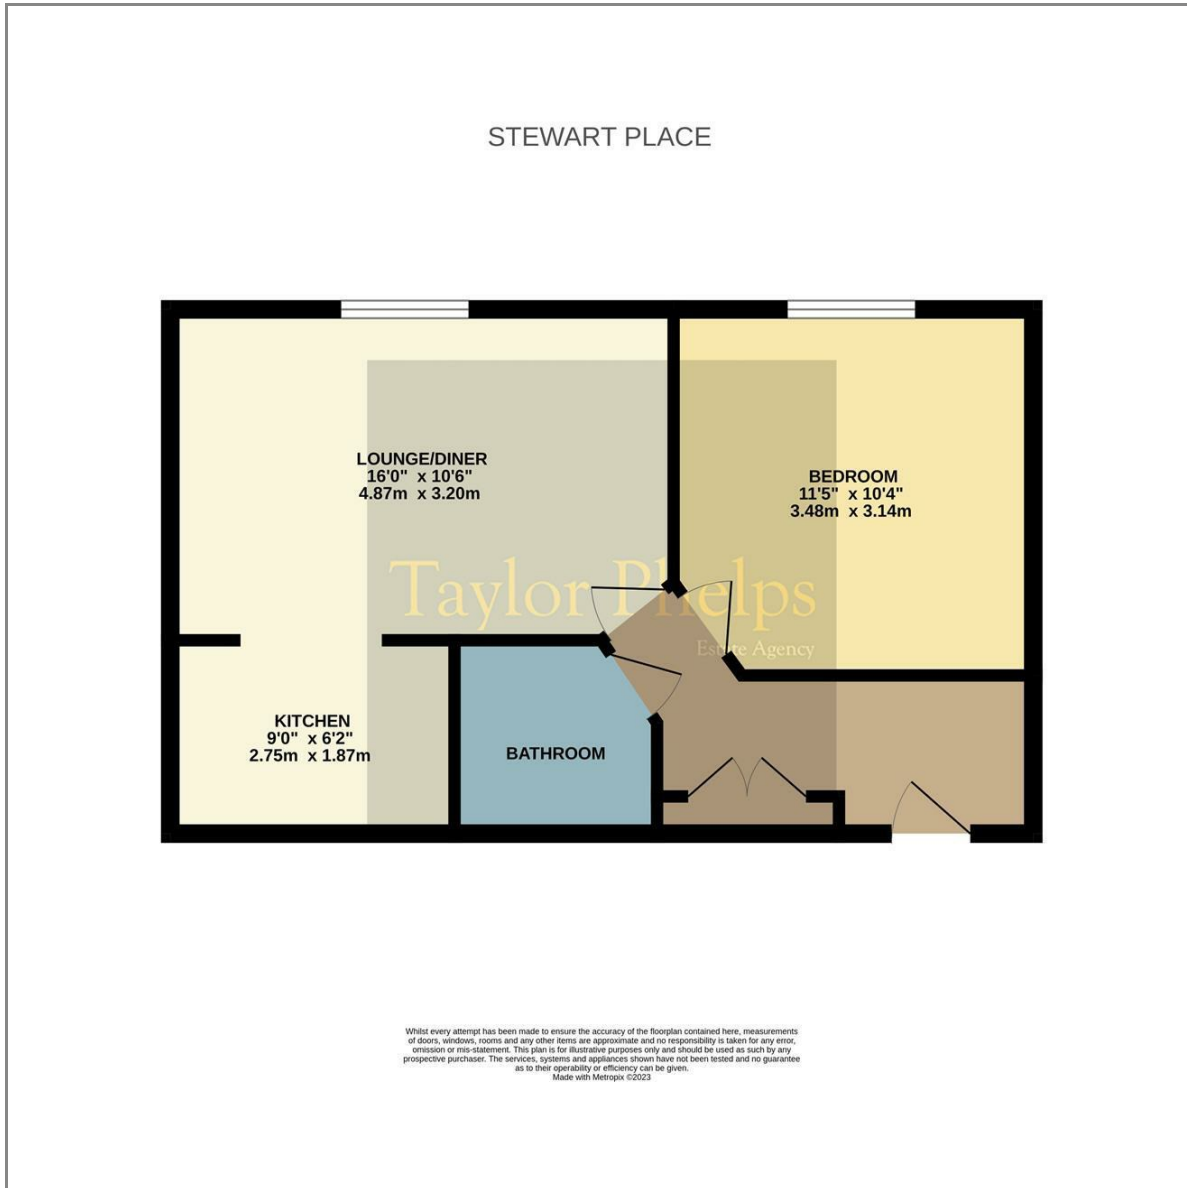

*Taylor Phelps are pleased to offer this modern one bedroom apartment to let positioned in Ware town centre close to the high street and station which serves both Herford East and London Liverpool Street! This apartment benefits from a modern kitchen and bathroom, and allocated residents parking.*

# Floor Plan