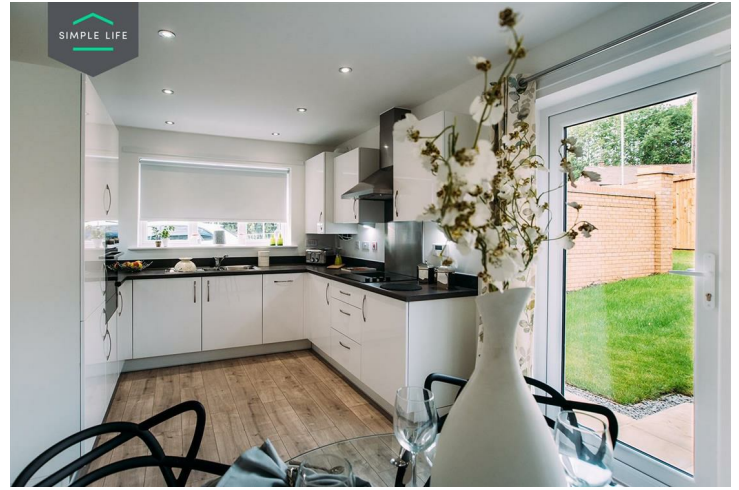

Key Features

- Car Parking Space
- Dishwasher
- Washing/drying machine
- Carpets up the stairs and in the bedrooms
- Blinds in the bedrooms
- Security Alarm
- Fridge-freezer
- Modern kitchen worktops and units
- Private back garden
- Available 28th July 2020.

Location