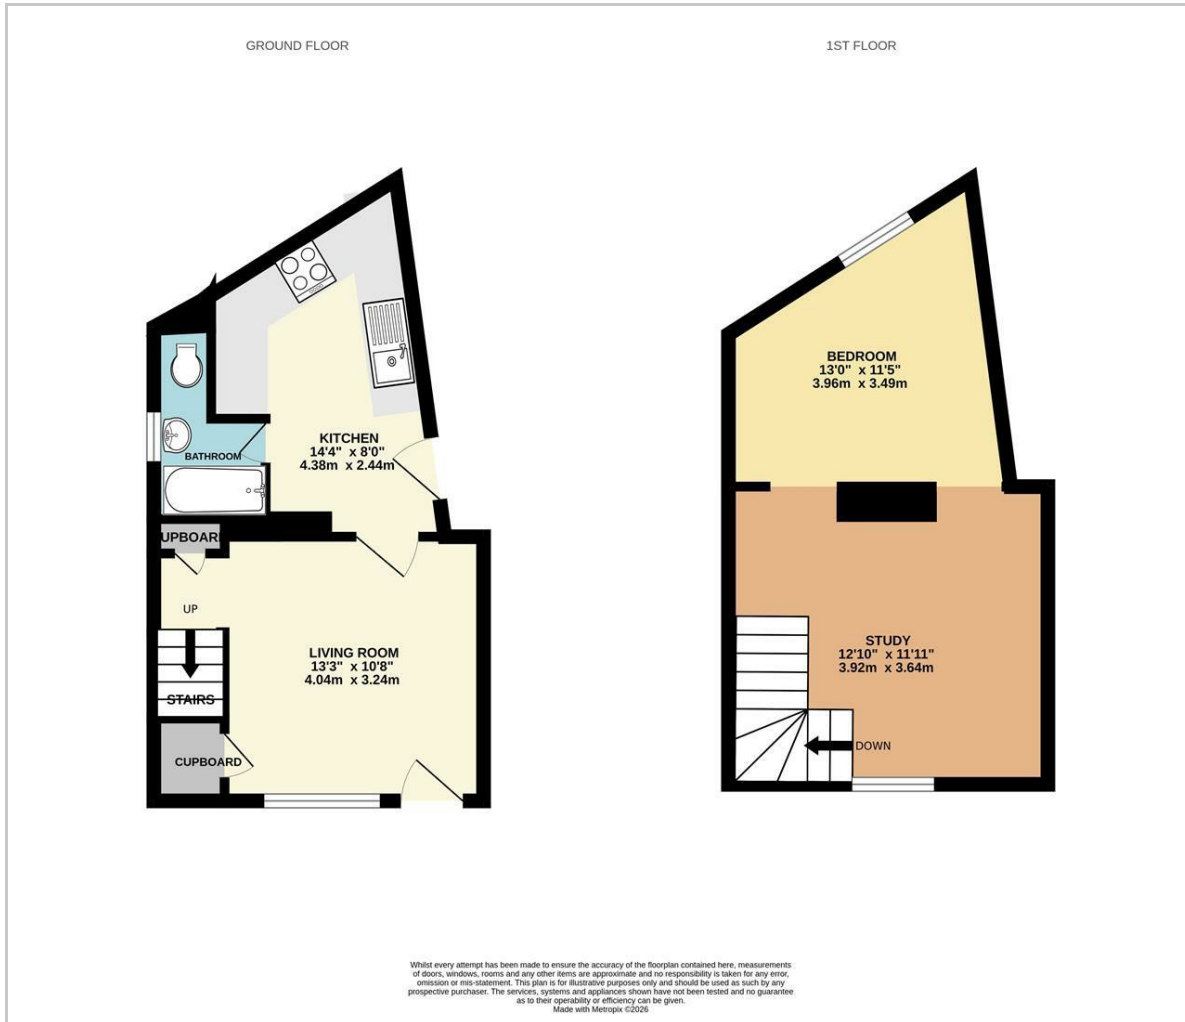

Floor Plan

Viewing

Please contact us on 01273 474101 if you wish to arrange a viewing appointment for this property or require further information.

These particulars, whilst believed to be accurate are set out as a general outline only for guidance and do not constitute any part of an offer or contract. Intending purchasers should not rely on them as statements of representation of fact, but must satisfy themselves by inspection or otherwise as to their accuracy. No person in this firm's employment has the authority to make or give any representation or warranty in respect of the property.

Area Map

Energy Efficiency Graph