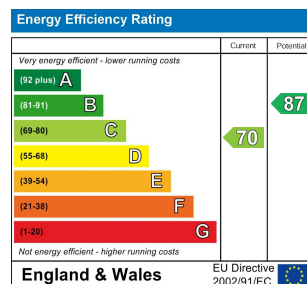

4 Bed
House - Terraced
located in

£2,400 Per month

DIRECTIONS

CONTACT

62 Church Road
Hove
East Sussex
BN3 2FP

E: lettings@taylormichael.agency
T:
<https://taylormichael.agency/>

TAYLOR
MICHAEL
STUDENTS