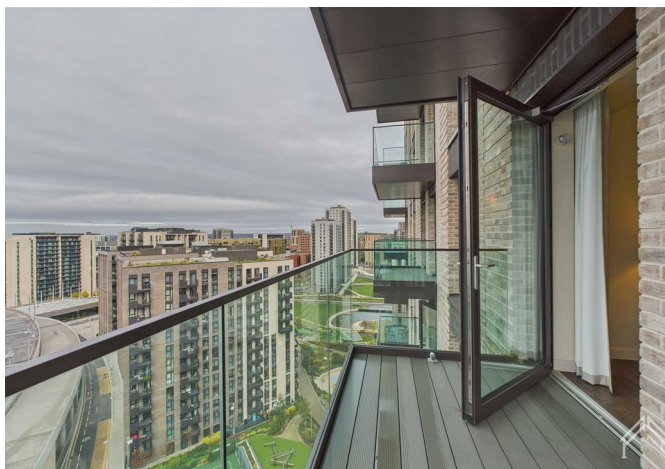

876599 The Robinson, Atlantic Crescent, Wembley, HA9 0TQ
£2,135 Per month

876599 The Robinson, Atlantic Crescent, Wembley, HA9 0TQ

£2,135 Per month

New Offer: Save Over 12% on Your Rent. Located in The Robinson, where bold art deco style meets vintage charm, residents enjoy a large podium garden, 360° roof terrace with the longest sun loungers in London, a spacious lounge, and co-working spaces designed for all-day comfort!

The Robinson is different. Bold and alternative, its interiors combine a range of subtle design influences from different periods meaning apartments have an eclectic style - contemporary, mid-century, art deco and retro kitsch. Social spaces are inspired by British popular culture, from the fantastic Festival Gardens, the resident lounge (ideal for working from home) and three stunning roof terraces.

Elevated above the buzz of Wembley Park, The Robinson offers a peaceful yet connected lifestyle in one of London's most vibrant new districts - just moments from Bread Ahead, Boxpark, Troubadour Theatre and over 70 shops, cafés and restaurants at the London Designer Outlet. Managed by Quintain Living, the award-winning team behind Wembley Park. Photos show a very similar apartment in this building however the exact layout/floor/view may vary. Other incentives available T&Cs apply; see Quintain Living website for details. Price before discount: £2340.