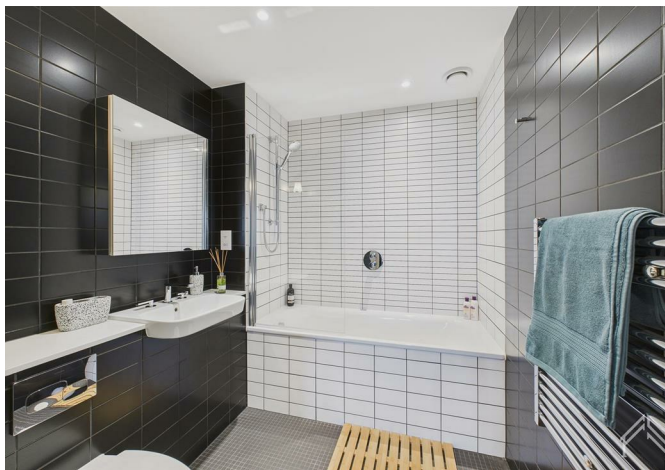

876599 The Robinson, Atlantic Crescent, Wembley, HA9 0TQ
£2,135 Per month

876599 The Robinson, Atlantic Crescent, Wembley, HA9 0TQ

£2,135 Per month

New Offer: Save Over 12% on Your Rent. Located in The Robinson, where bold art deco style meets vintage charm, residents enjoy a large podium garden, 360° roof terrace with the longest sun loungers in London, a spacious lounge, and co-working spaces designed for all-day comfort!

The Robinson is different. Bold and alternative, its interiors combine a range of subtle design influences from different periods meaning apartments have an eclectic style - contemporary, mid-century, art deco and retro kitsch. Social spaces are inspired by British popular culture, from the fantastic Festival Gardens, the resident lounge (ideal for working from home) and three stunning roof terraces.