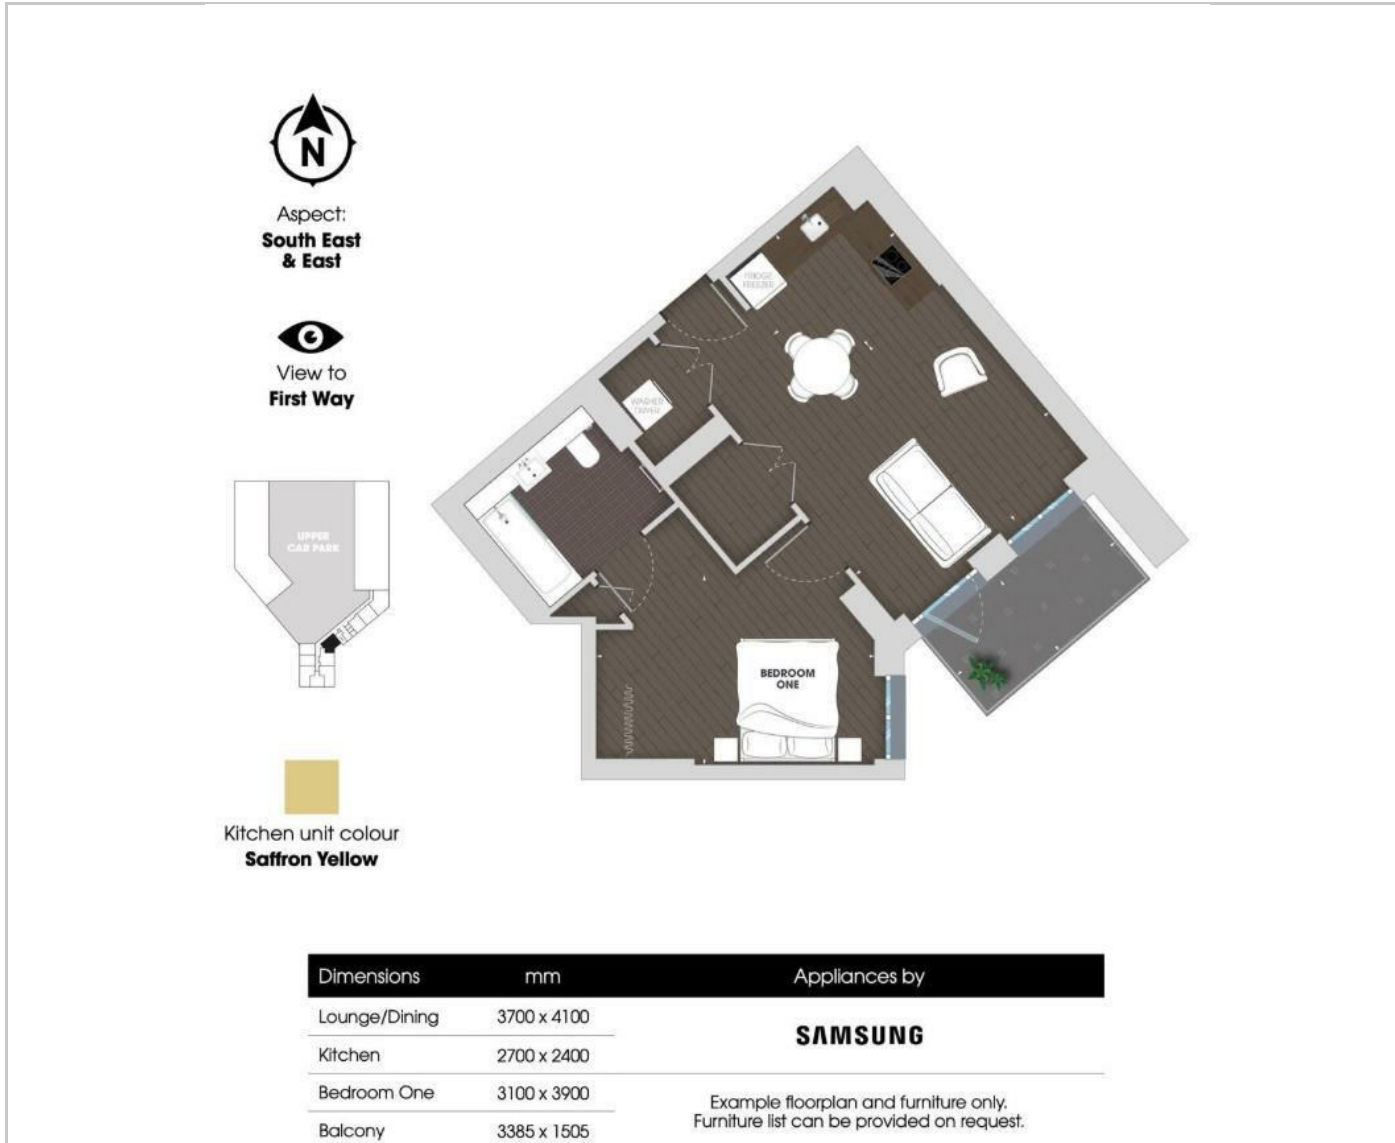

876599 The Robinson, Atlantic Crescent, Wembley, HA9 0TQ
£2,135 Per month

876599 The Robinson, Atlantic Crescent, Wembley, HA9 0TQ

£2,135 Per month

New Offer: Save Over 12% on Your Rent. Located in The Robinson, where bold art deco style meets vintage charm, residents enjoy a large podium garden, 360° roof terrace with the longest sun loungers in London, a spacious lounge, and co-working spaces designed for all-day comfort!

The Robinson is different. Bold and alternative, its interiors combine a range of subtle design influences from different periods meaning apartments have an eclectic style - contemporary, mid-century, art deco and retro kitsch. Social spaces are inspired by British popular culture, from the fantastic Festival Gardens, the resident lounge (ideal for working from home) and three stunning roof terraces.

Elevated above the buzz of Wembley Park, The Robinson offers a peaceful yet connected lifestyle in one of London's most vibrant new districts - just moments from Bread Ahead, Boxpark, Troubadour Theatre and over 70 shops, cafés and restaurants at the London Designer Outlet. Managed by Quintain Living, the award-winning team behind Wembley Park. Photos show a very similar apartment in this building however the exact layout/floor/view may vary. Other incentives available T&Cs apply; see Quintain Living website for details. Price before discount: £2340.

Description

Situation

Furnished
Council Tax Band: C
Available:

Floor Plans

Area Map

Energy Performance Graph

These particulars, whilst believed to be accurate are set out as a general outline only for guidance and do not constitute any part of an offer or contract. Intending purchasers should not rely on them as statements of representation of fact, but must satisfy themselves by inspection or otherwise as to their accuracy. No person in this firm's employment has the authority to make or give any representation or warranty in respect of the property.