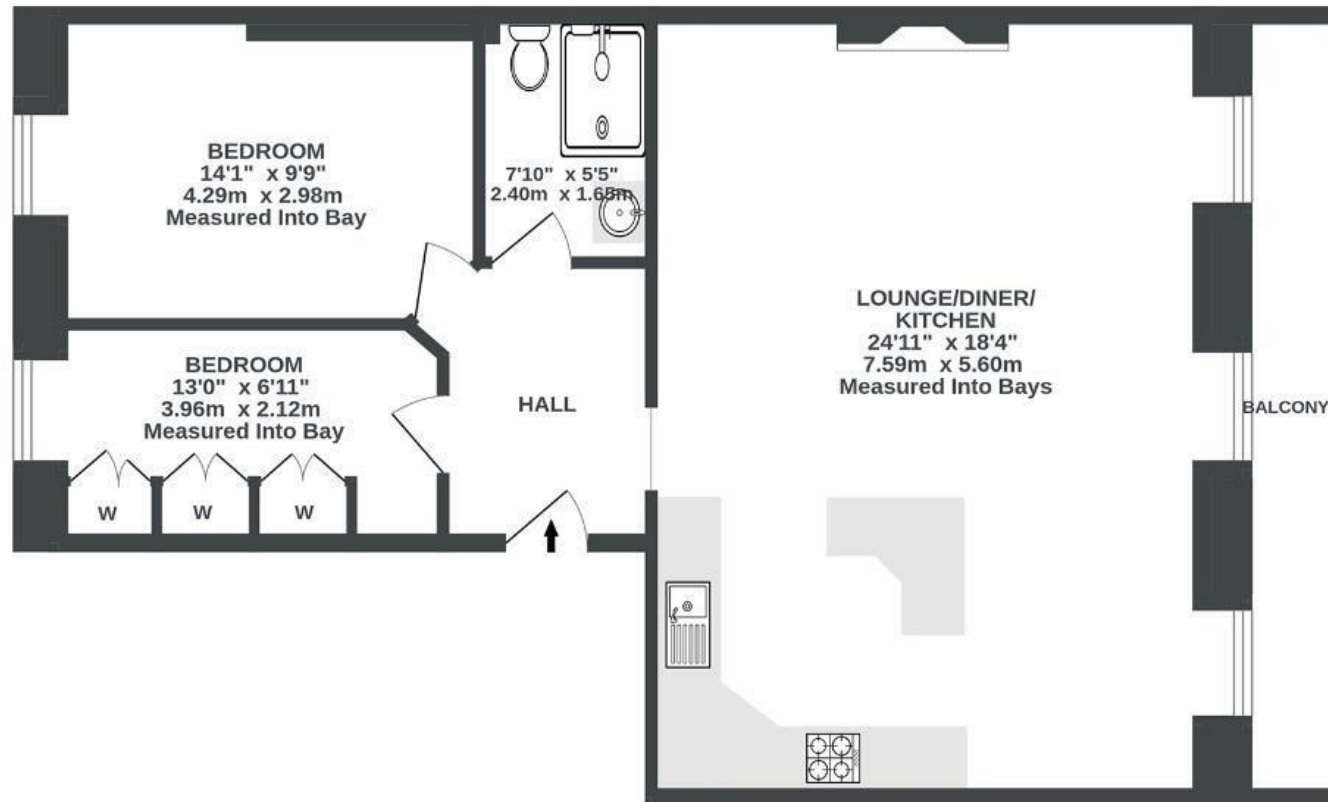

Charlotte Street

CITY CENTRE

APPROXIMATE FLOOR AREA
69.7 SQM / 750 SQFT

FIRST FLOOR
750 sq.ft. (69.7 sq.m.) approx.

Illustrations are for reference purposes only, measurements are approximate, not to scale.

Boardwalk

Charlotte Street

CITY CENTRE, BRISTOL

£465,000

2 Bedrooms

BS1 5PX

1 Bathrooms

"Having coffee on the balcony on a Sunday morning, when the bells from the Cathedral are ringing and the blue tits are landing on the birdfeeder on the balcony, you completely forget that you're in the centre of a city. It's so incredibly peaceful and beautiful."