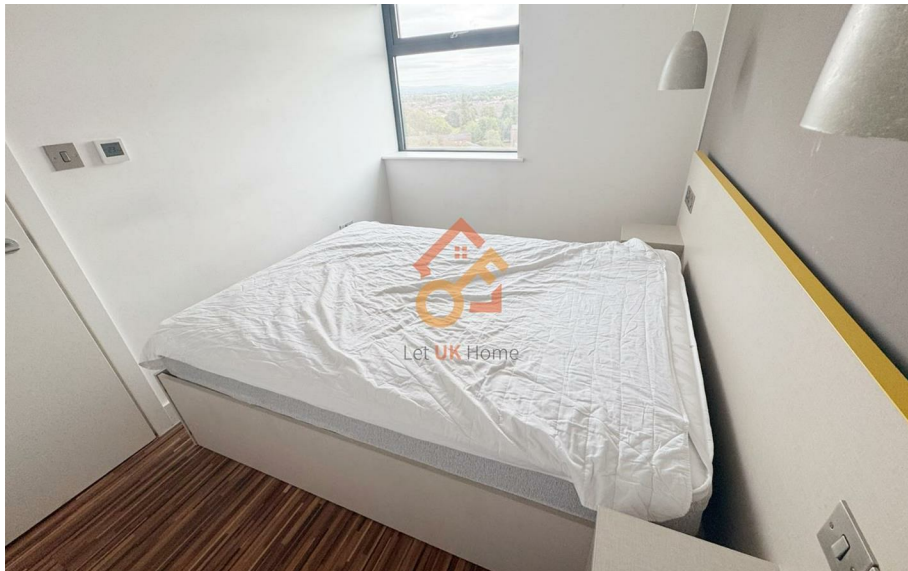

501 Chester Road Manchester

£1,150 Per Month

- 9th Floor
- 24h Security
- Close to Local Shops
- CCTV
- Trafford Bar Station
- Concierge Service
- The Gym
- Walking Distance to Transport Links
- Manchester city center
- EPC Rating: C