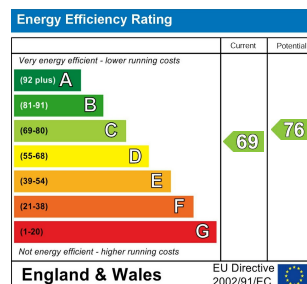

1 Bed
Flat
located in

£600

TAYLOR
MICHAEL
STUDENTS

DIRECTIONS

CONTACT

62 Church Road
Hove
East Sussex
BN3 2FP

E: lettings@taylormichael.agency
T:
<https://taylormichael.agency/>

TAYLOR
MICHAEL
STUDENTS