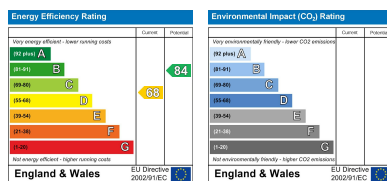

SMARTA MOVE

4 Burystead Place Wellingborough Northants NN8 1AH

Office: 01933 423983 Email: info@smartamove.co.uk Website: www.smartamove.co.uk