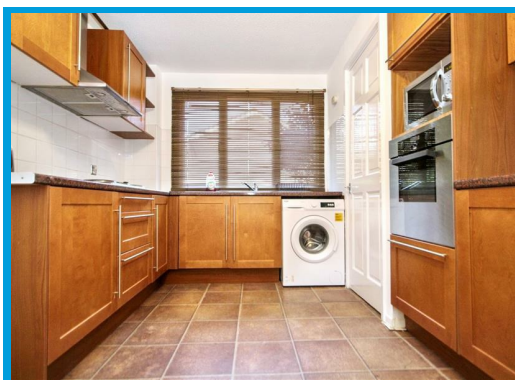

Rye Close, Guildford, GU2 8JA

£700 PCM

A furnished single room available in a student house share. Located close to the university, all bills included.

Description

Available now this bright and well-presented double bedroom is located in a friendly student house on Ryes Close, just a short walk to the University of Surrey. Perfect for students looking for convenience, comfort, and a sociable living environment.

The room comes furnished with a single bed, and wardrobe, making it ideal for both studying and relaxing. The house benefits from a shared kitchen and modern bathroom facilities, as well as fast Wi-Fi and all bills included in the rent.