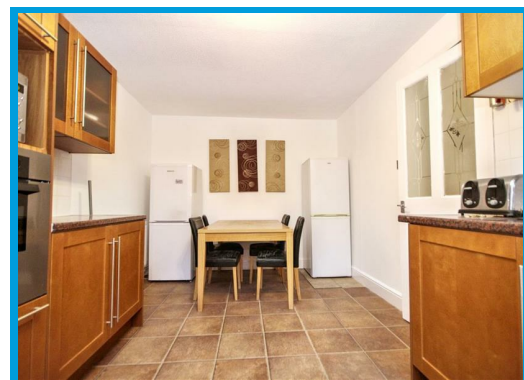

Rye Close, Guildford, GU2 8JA

£700 PCM

A furnished single room available in a student house share. Located close to the university, all bills included.

Description

Available now this bright and well-presented double bedroom is located in a friendly student house on Ryes Close, just a short walk to the University of Surrey. Perfect for students looking for convenience, comfort, and a sociable living environment.

The room comes furnished with a single bed, and wardrobe, making it ideal for both studying and relaxing. The house benefits from a shared kitchen and modern bathroom facilities, as well as fast Wi-Fi and all bills included in the rent.