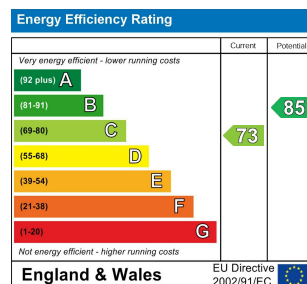

DIRECTIONS

CONTACT

62 Church Road
Hove
East Sussex
BN3 2FP

E: lettings@taylormichael.agency
T:
<https://taylormichael.agency/>

TAYLOR
MICHAEL
STUDENTS