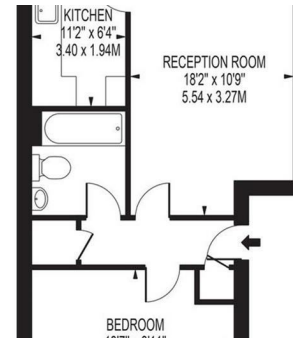

T₂m

9 Crusoe Road
£199,950

Contact

02086400146

admin@time2move.com

www.time2move.com

Local Authority

Council Tax Band B