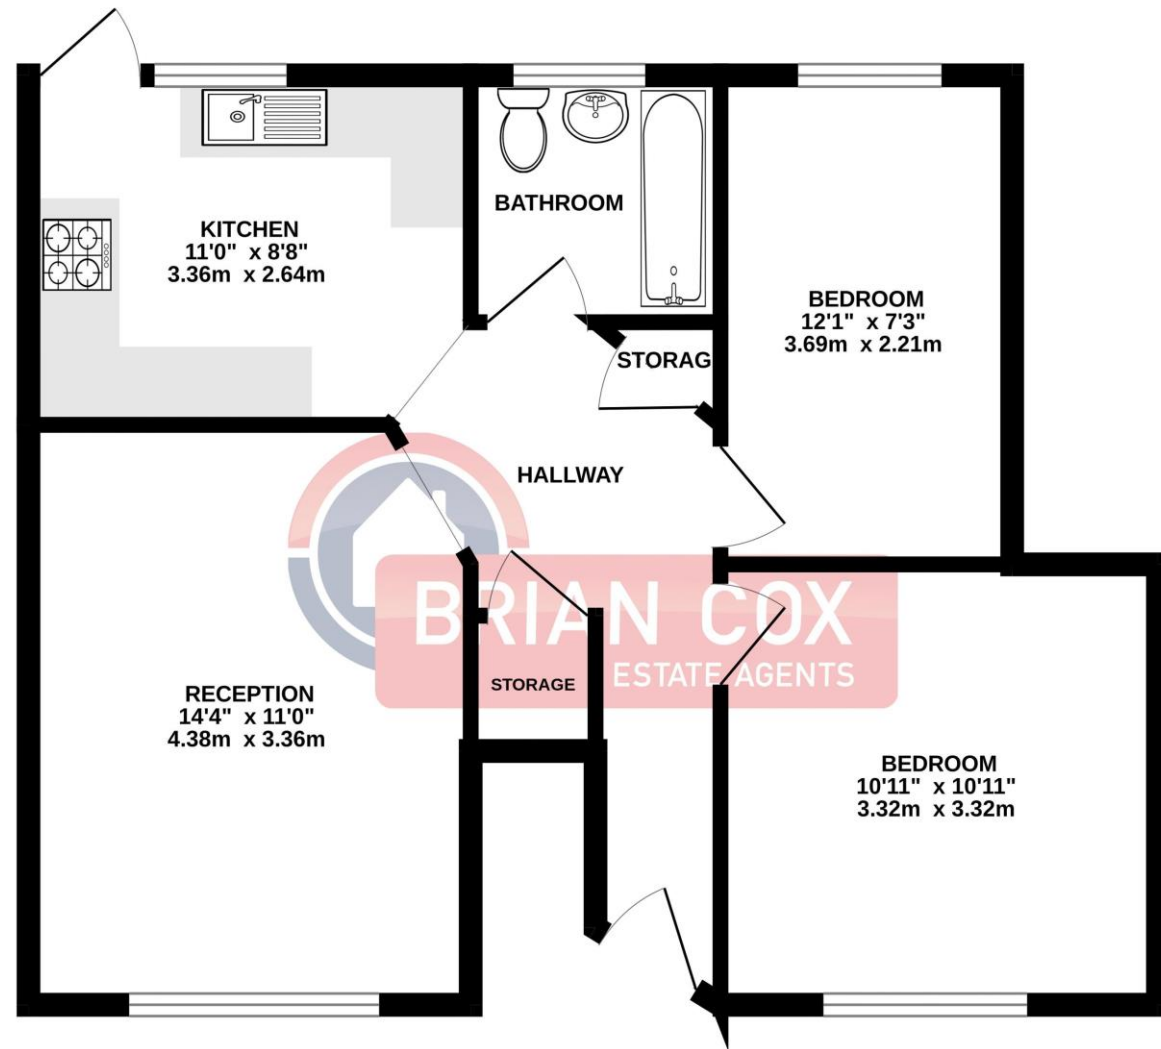

the floorplan...

GROUND FLOOR
581 sq.ft. (54.0 sq.m.) approx.