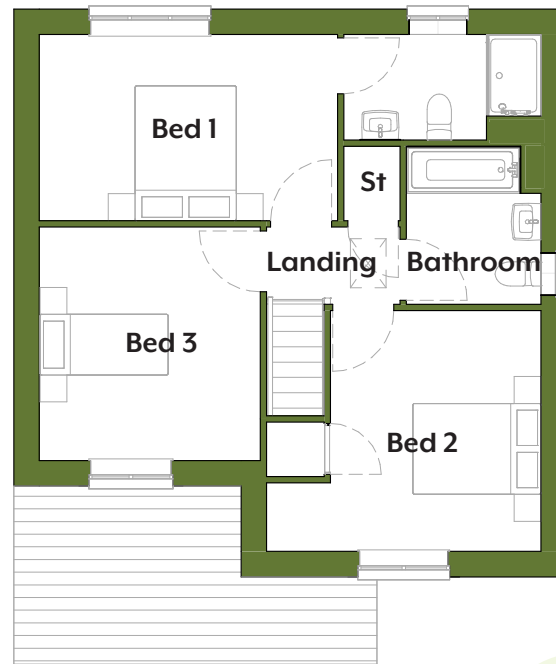

# The Killington 3 BEDROOM DETACHED HOUSE

Ground Floor

First Floor

Room	Length (max)	Width (max)
Dining	2643mm	2947mm
Kitchen	2780mm	2446mm
Lounge	4800mm	3125mm
Utility	1587mm	1963mm
WC	963mm	1963mm
Bedroom 1	2763mm	4427mm
En-suite	1567mm	2928mm
Bedroom 2	3575mm	3125mm
Bedroom 3	3467mm	3282mm
Bathroom	2345mm	2000mm

**Total area: 94.09m<sup>2</sup>**