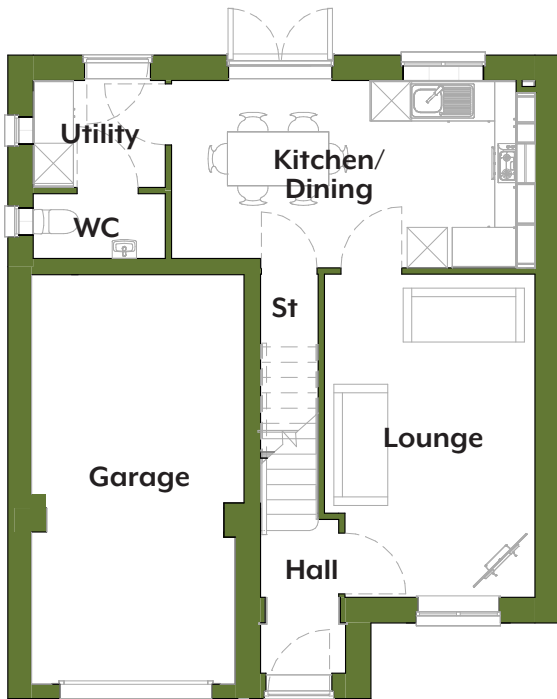

# The Killington 3 BEDROOM DETACHED HOUSE

Ground Floor

First Floor

Room	Length (max)	Width (max)
Dining	2643mm	2947mm
Kitchen	2780mm	2446mm
Lounge	4800mm	3125mm
Utility	1587mm	1963mm
WC	963mm	1963mm
Bedroom 1	2763mm	4427mm
En-suite	1567mm	2928mm
Bedroom 2	3575mm	3125mm
Bedroom 3	3467mm	3282mm
Bathroom	2345mm	2000mm

**Total area: 94.09m<sup>2</sup>**