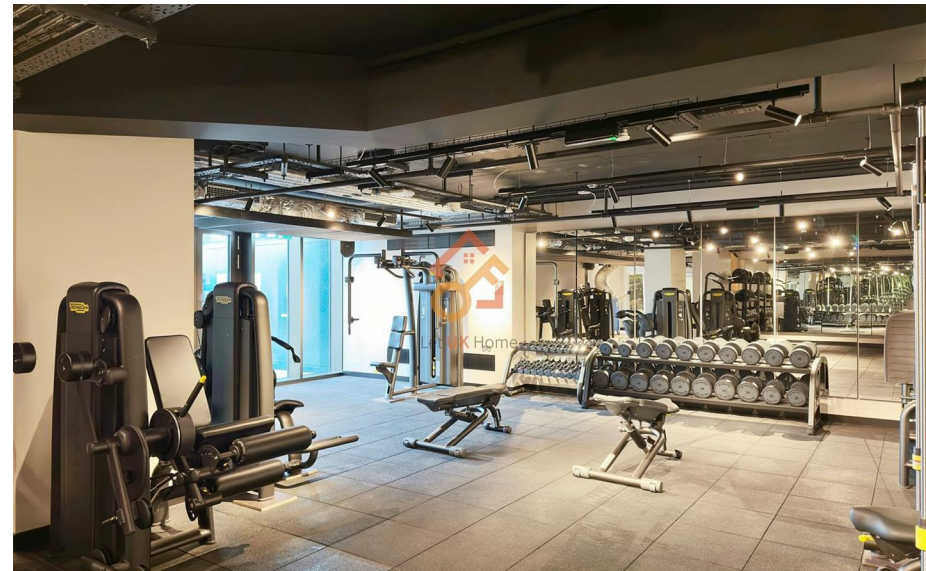

1 Affinity View London

£2,500 Per Month

- 30th Floor
- 24h Security
- Cinema & Game Room
- Residential Lounge
- Concierge Service
- The Gym
- Co-working Space
- EPC Rating: B