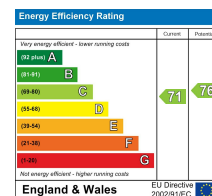

You may download, store and use the material for your own personal use and research. You may not republish, retransmit, redistribute or otherwise make the material available to any party or make the same available on any website, online service or bulletin board of your own or of any other party or make the same available in hard copy or in any other media without the website owner's express prior written consent. The website owner's copyright must remain on all reproductions of material taken from this website.