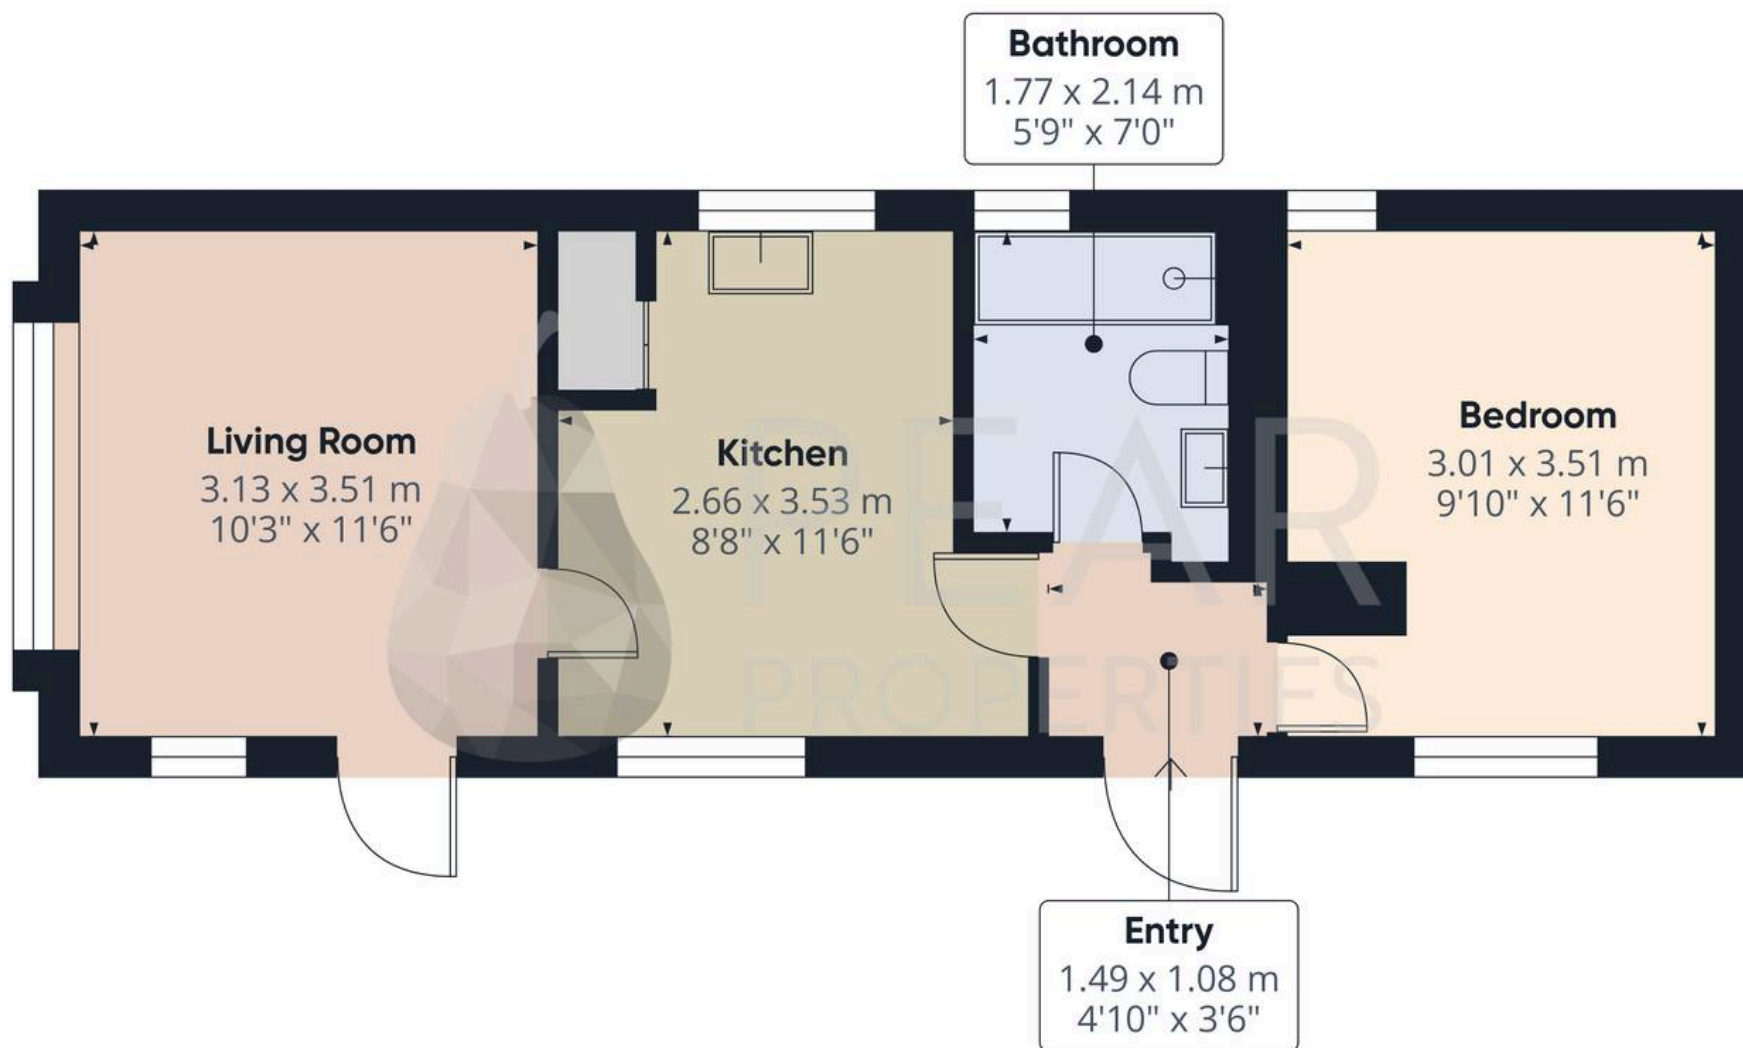

### Bedroom

9' 11" x 11' 6" (3.01m x 3.51m)

Dual aspect bedroom with built in storage

### Living Room

10' 3" x 11' 6" (3.13m x 3.51m)

Modern dual aspect living room with built in wall unit comprising shelves, cupboard storage and corner book case.

### Bathroom

5' 10" x 7' 0" (1.77m x 2.14m)

Modern fully tiled shower room, comprising double width walk in shower, WC, hand wash basin with storage beneath, mirrored wall cabinet and heated towel rail.

### Kitchen

8' 9" x 11' 7" (2.66m x 3.53m)

Bright kitchen with a range of fitted wall and base units and space for appliances

GARDEN

OFF STREET

1 Parking Space

One space in the residents car park.

Approximate total area<sup>(1)</sup>