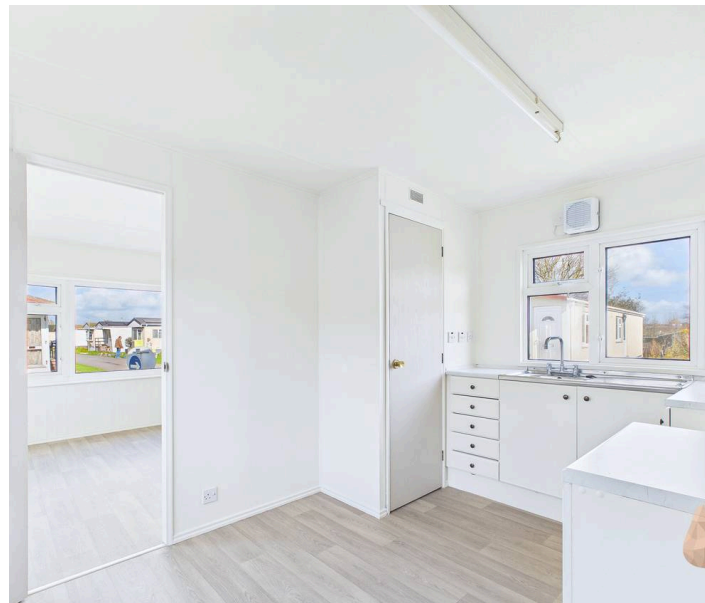

Bedroom

9' 11" x 11' 6" (3.01m x 3.51m)

Dual aspect bedroom with built in storage

Living Room

10' 3" x 11' 6" (3.13m x 3.51m)

Modern dual aspect living room with built in wall unit comprising shelves, cupboard storage and corner book case.

Bathroom

5' 10" x 7' 0" (1.77m x 2.14m)

Modern fully tiled shower room, comprising double width walk in shower, WC, hand wash basin with storage beneath, mirrored wall cabinet and heated towel rail.

Kitchen

8' 9" x 11' 7" (2.66m x 3.53m)

Bright kitchen with a range of fitted wall and base units and space for appliances