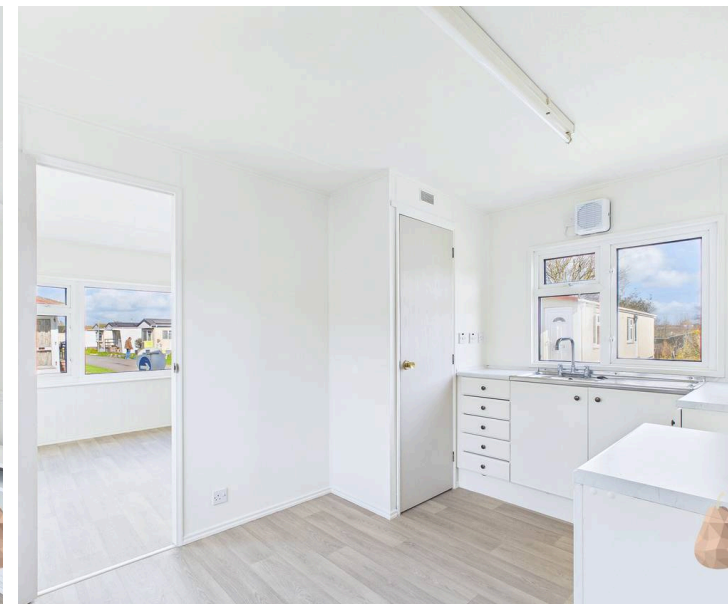

### Living Room

10' 3" x 11' 6" (3.13m x 3.51m)

Modern dual aspect living room with built in wall unit comprising shelves, cupboard storage and corner book case.

### Bathroom

5' 10" x 7' 0" (1.77m x 2.14m)

Modern fully tiled shower room, comprising double width walk in shower, WC, hand wash basin with storage beneath, mirrored wall cabinet and heated towel rail.

### Kitchen

8' 9" x 11' 7" (2.66m x 3.53m)

Bright kitchen with a range of fitted wall and base units and space for appliances

GARDEN

OFF STREET

1 Parking Space

One space in the residents car park.

Approximate total area<sup>(1)</sup>