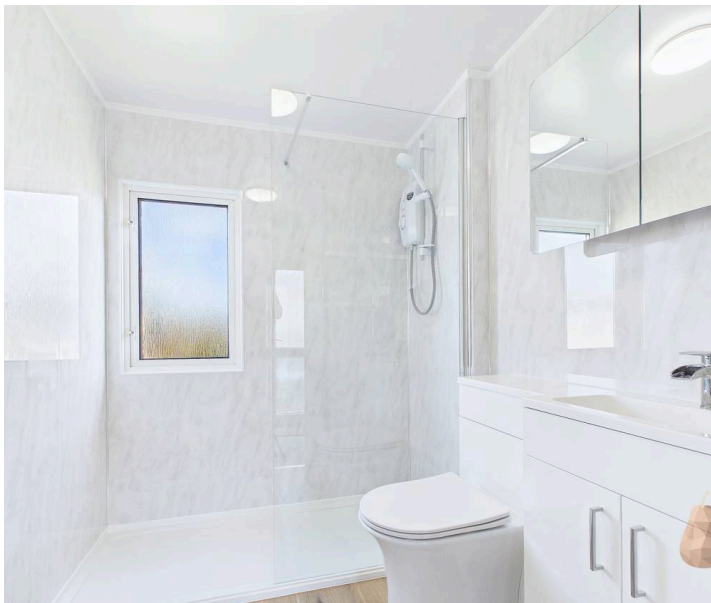

Bedroom

9' 11" x 11' 6" (3.01m x 3.51m)

Dual aspect bedroom with built in storage

Living Room

10' 3" x 11' 6" (3.13m x 3.51m)

Modern dual aspect living room with built in wall unit comprising shelves, cupboard storage and corner book case.

Bathroom

5' 10" x 7' 0" (1.77m x 2.14m)

Modern fully tiled shower room, comprising double width walk in shower, WC, hand wash basin with storage beneath, mirrored wall cabinet and heated towel rail.

Kitchen

8' 9" x 11' 7" (2.66m x 3.53m)

Bright kitchen with a range of fitted wall and base units and space for appliances