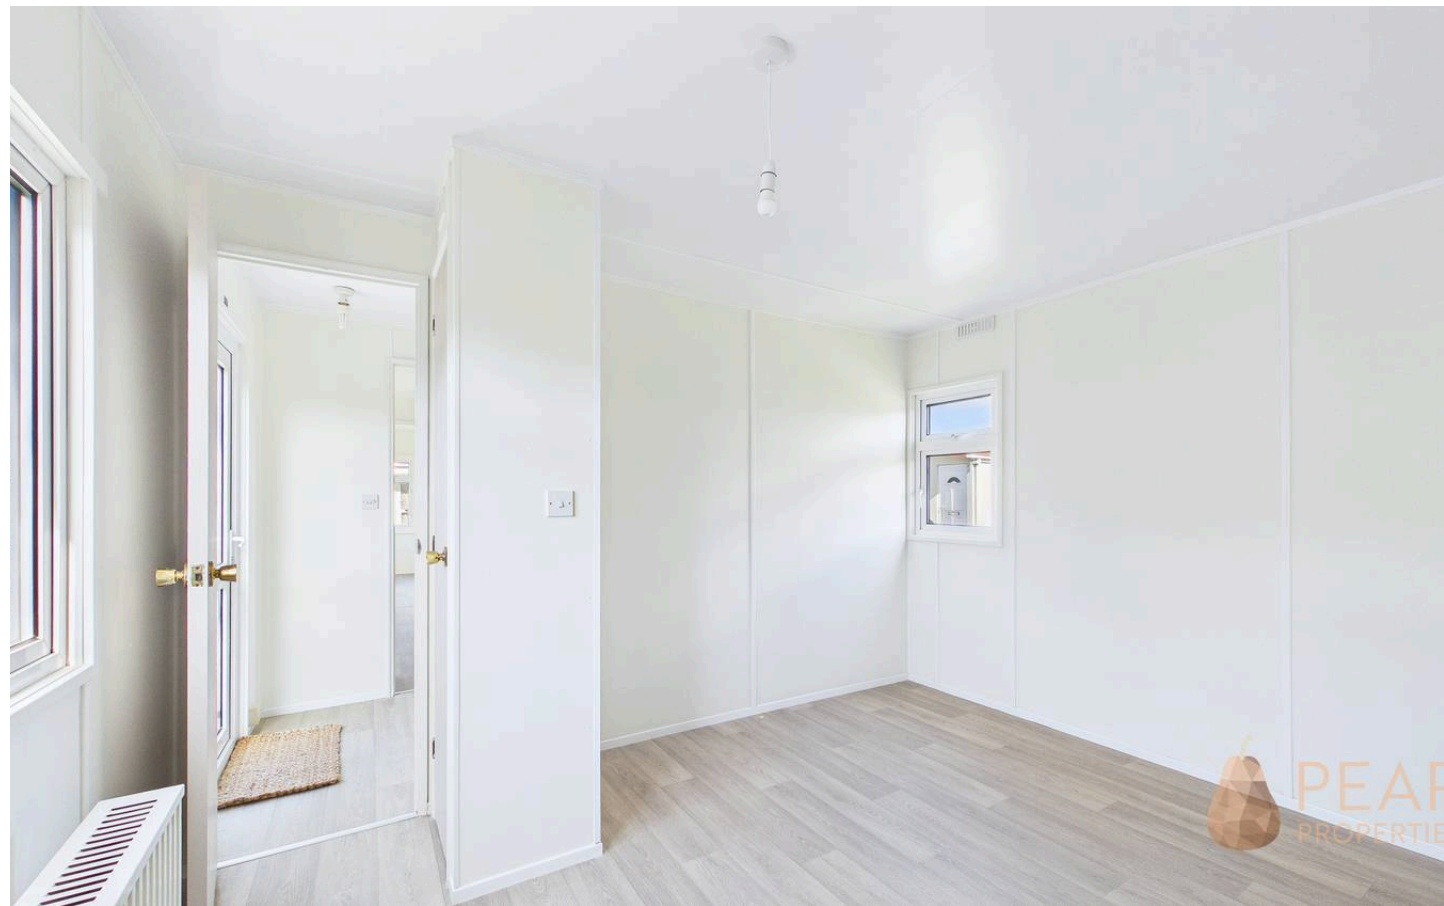

### Bedroom

9' 11" x 11' 6" (3.01m x 3.51m)

Dual aspect bedroom with built in storage

### Living Room

10' 3" x 11' 6" (3.13m x 3.51m)

Modern dual aspect living room with built in wall unit comprising shelves, cupboard storage and corner book case.

### Bathroom

5' 10" x 7' 0" (1.77m x 2.14m)

Modern fully tiled shower room, comprising double width walk in shower, WC, hand wash basin with storage beneath, mirrored wall cabinet and heated towel rail.

### Kitchen

8' 9" x 11' 7" (2.66m x 3.53m)

Bright kitchen with a range of fitted wall and base units and space for appliances

GARDEN

OFF STREET

1 Parking Space

One space in the residents car park.

Approximate total area<sup>(1)</sup>