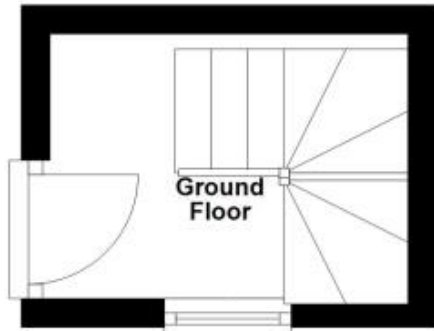

Ground Floor

Approx. 4.6 sq. metres (49.3 sq. feet)

Total area: approx. 58.6 sq. metres (631.1 sq. feet)