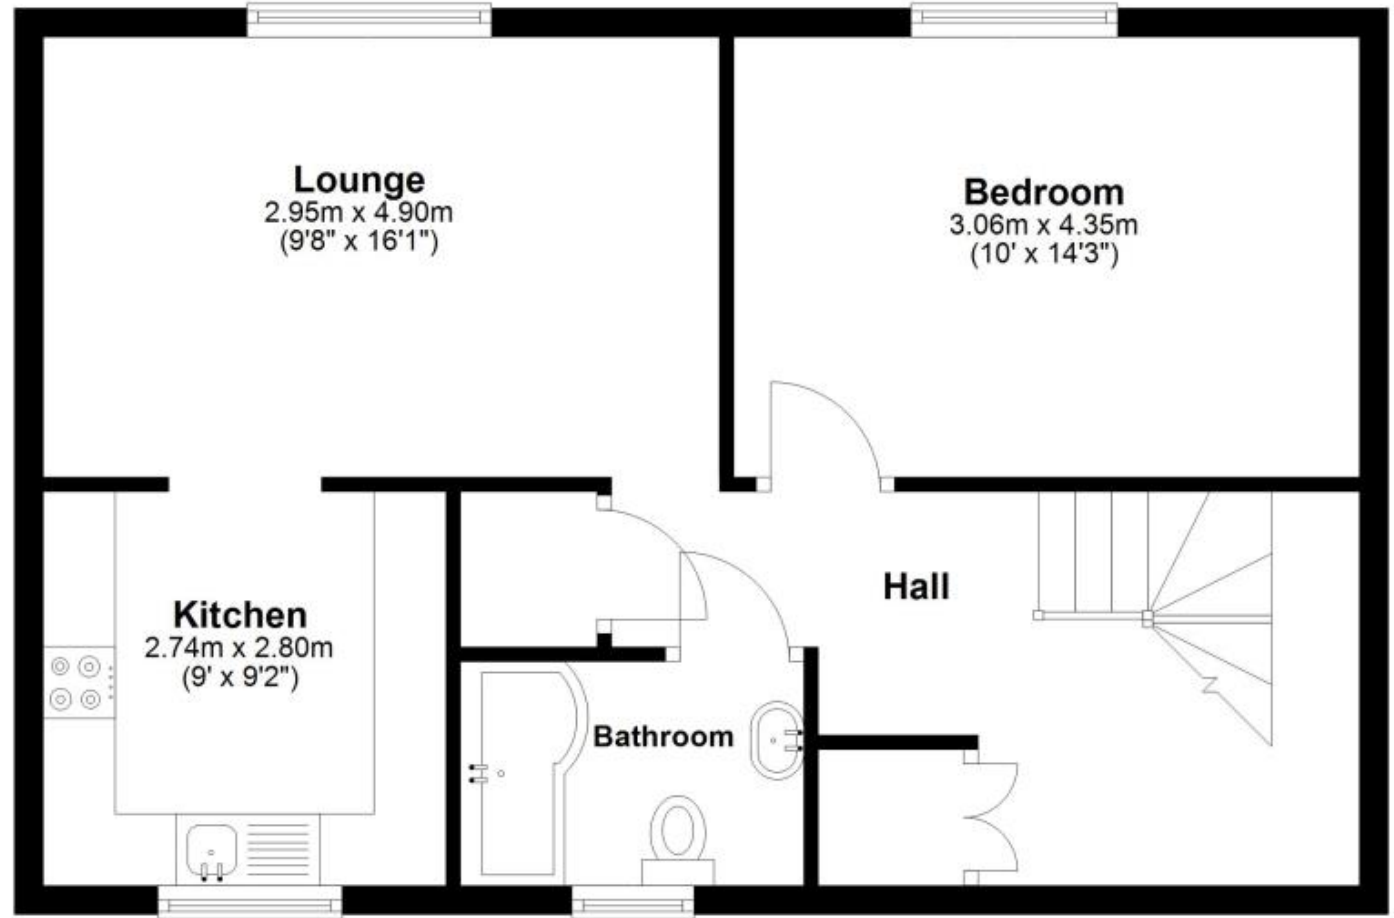

## Accommodation

Hallway

Lounge 4.90m x 2.95m

Bedroom 3.96m x 3.06m

Kitchen 2.80m x 2.74m

Bathroom

Deposit required is £1,500.00

Dartford District - Council Tax Band Tax Band B

## First Floor

Approx. 54.1 sq. metres (581.8 sq. feet)

## Ground Floor

Approx. 4.6 sq. metres (49.3 sq. feet)

Total area: approx. 58.6 sq. metres (631.1 sq. feet)