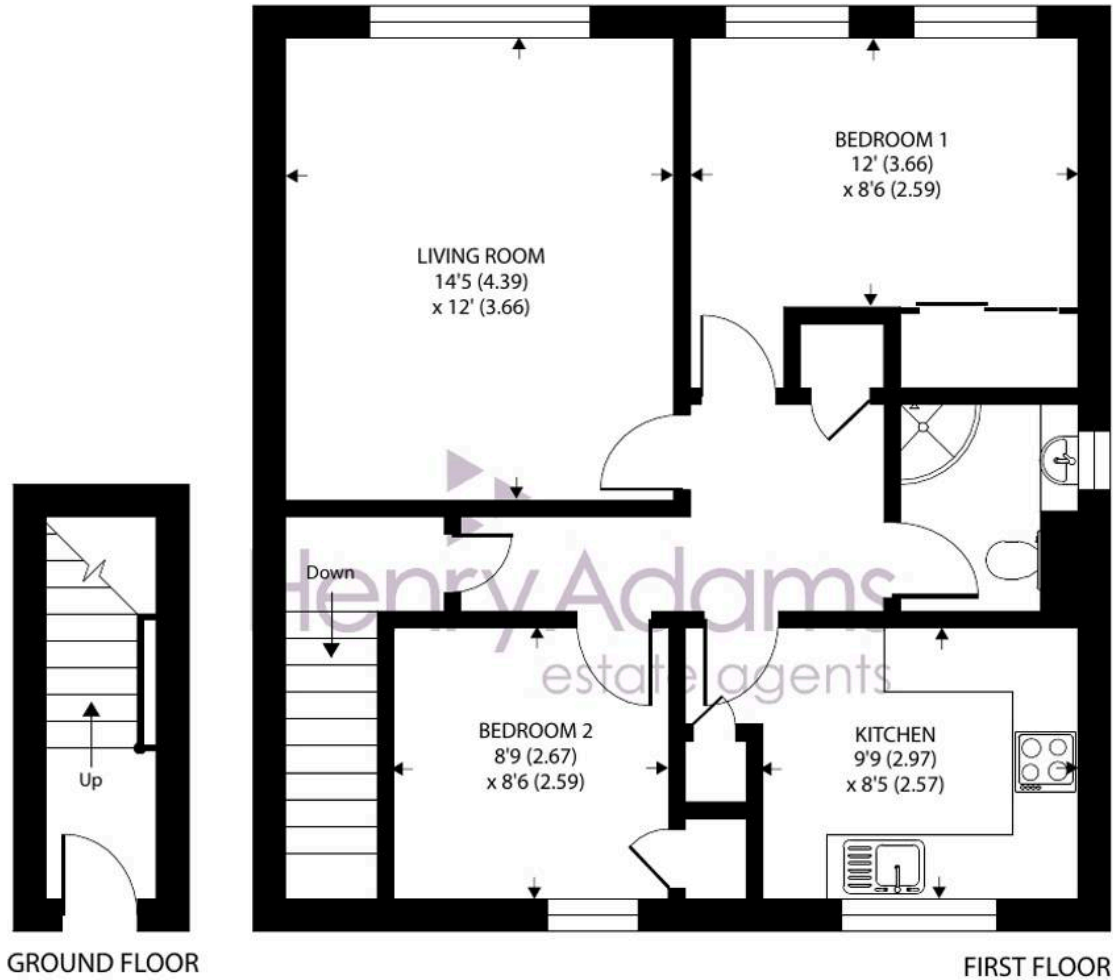

Flat 6, Seaview Court Hillfield Road, Selsey

Guide Price £148,800 Leasehold

Flat 6

Seaview Court Hillfield Road, Chichester

Introducing this well presented first-floor retirement apartment, exclusively available to those aged 60 and above. Nestled within a well-maintained development.

Boasting two bedrooms with storage space, the property has undergone significant refurbishment since 2020, bringing it up to contemporary standards with updated electrics, plumbing systems, new kitchen & new shower room, ensuring a safe and efficient living experience for the future occupant. The shower room benefits from an external opening window unlike others in the block.

Council Tax band: C, EPC Energy Efficiency Rating: C

- First Floor Retirement Apartment
- Two Bedrooms both with Storage Space
- Age restricted to 60+
- Fully refurbished since 2020 to include updated electrics & plumbing
- Modern Well Presented Kitchen
- Communal Gardens and Parking Areas
- Sea Glimpse