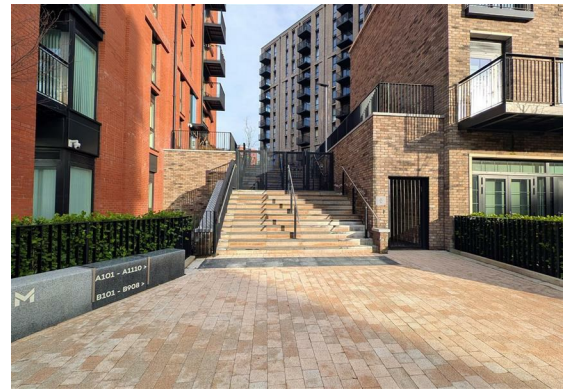

The property also benefits from a small private garden, perfect for enjoying the outdoors or relaxing waterside.

Set within a vibrant canalside community with green public spaces, this apartment offers a stylish and convenient lifestyle in a sought-after location.

Call our rental team on 0161 837 2840 today to register your interest and be among the first to secure a home in this fantastic new development.

- Two Double Bedrooms
- One Bathroom
- Private Podium Garden
- Fully Furnished With Brand New Furniture
- Available Immediately
- EPC Rating B
- Secure Parcel System
- 10 Minute Walk Into Manchester City Centre
- Brand New Development
- Canalside Neighbourhood