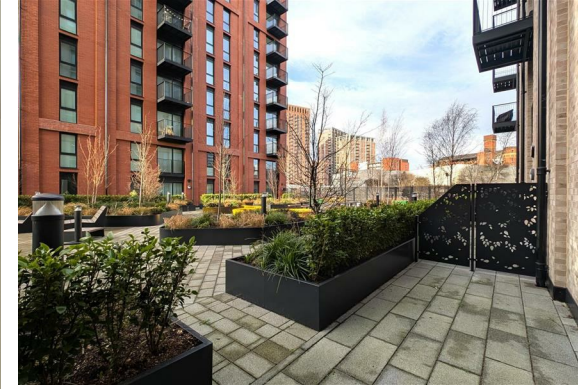

Railings 5 Shale Lane

Middlewood Locks, Salford, M5 4BU

Middlewood Locks is an award-winning canalside neighbourhood, and we are excited to introduce the new phase, now available to rent with immediate move-ins.

This furnished two-bedroom, one-bathroom apartment has been thoughtfully designed and offers a high specification throughout, including a fully fitted kitchen with integrated appliances, contemporary bathrooms, double-glazed windows, and access to a secure parcel system.

The property also benefits from a small private garden, perfect for enjoying the outdoors or relaxing waterside.

Set within a vibrant canalside community with green public spaces, this apartment offers a stylish and convenient lifestyle in a sought-after location.

Call our rental team on 0161 837 2840 today to register your interest and be among the first to secure a home in this fantastic new development.

- Two Double Bedrooms
- One Bathroom
- Private Podium Garden
- Fully Furnished With Brand New Furniture
- Available Immediately
- EPC Rating B
- Secure Parcel System
- 10 Minute Walk Into Manchester City Centre
- Brand New Development
- Canalside Neighbourhood