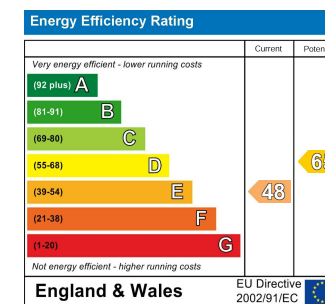

Call us on

0116 275 8888

info@danversestates.com

www.danversestates.com

Council Tax Band

C

Agents Note: Whilst every care has been taken to prepare these particulars, they are for guidance purposes only. All measurements are approximate and are for general guidance purposes only and whilst every care has been taken to ensure their accuracy, they should not be relied upon and potential buyers are advised to recheck the measurements.