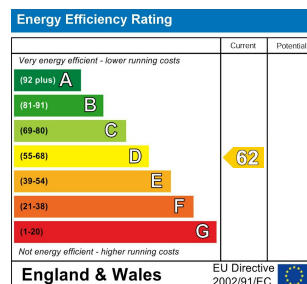

6 Bed
House - Mid
Terrace
located in

£4,472 Per month

DIRECTIONS

CONTACT

62 Church Road
Hove
East Sussex
BN3 2FP

E: lettings@taylormichael.agency
T:
<https://taylormichael.agency/>

**TAYLOR
MICHAEL**
STUDENTS