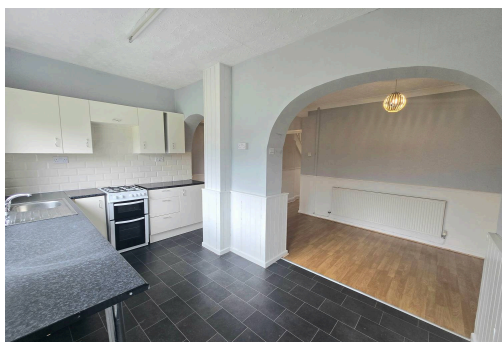

ENTRANCE

Enter via UPVC door with side UPVC window, textured ceiling, papered walls, radiator, access to staircase and ground floor rooms.

LOUNGE

14' 4" x 10' 8" (4.38m x 3.26m)

UPVC window to front aspect, textured ceiling, papered walls, radiator and laminate flooring.

KITCHEN

14' 1" x 7' 5" (4.29m x 2.26m)

UPVC window and door to rear aspect, Range of wall and base units with complimentary worktop, space for free standing cooker, space for a washing machine, radiator, textured ceiling, papered walls, vinyl flooring and understairs storage cupboard.

DINING ROOM

5' 0" x 7' 0" (1.52m x 2.13m)

Dining Room with papered walls, laminate flooring, textured ceiling, radiator, storage cupboard and access to the kitchen.

LANDING

Landing with access to first floor rooms, papered walls, textured ceiling and carpet flooring.