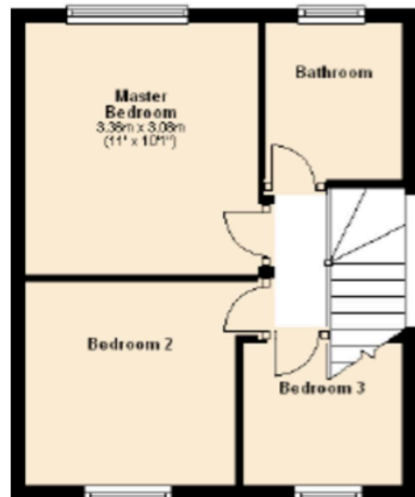

ENTRANCE

Enter via UPVC door with side UPVC window, textured ceiling, papered walls, radiator, access to staircase and ground floor rooms.

LOUNGE

14' 4" x 10' 8" (4.38m x 3.26m)

UPVC window to front aspect, textured ceiling, papered walls, radiator and laminate flooring.

KITCHEN

14' 1" x 7' 5" (4.29m x 2.26m)

UPVC window and door to rear aspect, Range of wall and base units with complimentary worktop, space for free standing cooker, space for a washing machine, radiator, textured ceiling, papered walls, vinyl flooring and understairs storage cupboard.

DINING ROOM

5' 0" x 7' 0" (1.52m x 2.13m)

Dining Room with papered walls, laminate flooring, textured ceiling, radiator, storage cupboard and access to the kitchen.

LANDING

Landing with access to first floor rooms, papered walls, textured ceiling and carpet flooring.

BEDROOM ONE

6' 0" x 3' 0" (1.83m x 0.91m)

UPVC double glazed window, papered walls, textured ceiling, laminate flooring and radiator.

GARDEN

Enclosed garden with fence and wall boundary, with laid to patio and laid to lawn and storage shed, side gate access from the drive.