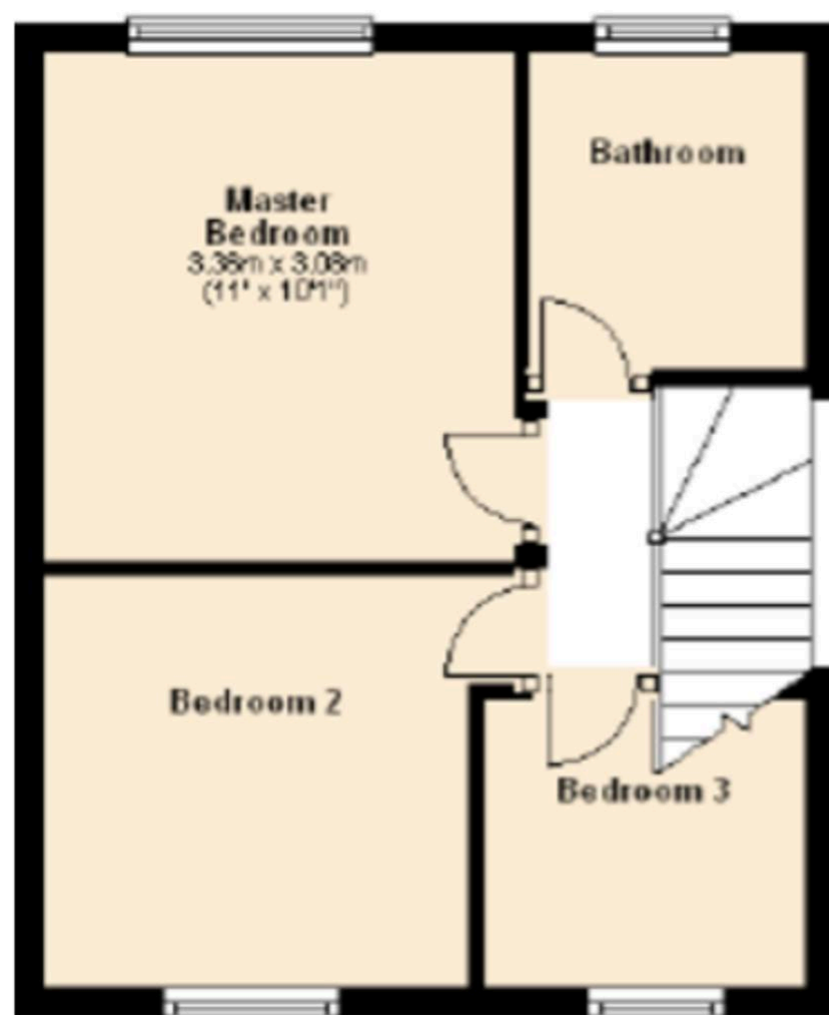

ENTRANCE

Enter via UPVC door with side UPVC window, textured ceiling, papered walls, radiator, access to staircase and ground floor rooms.

LOUNGE

14' 4" x 10' 8" (4.38m x 3.26m)

UPVC window to front aspect, textured ceiling, papered walls, radiator and laminate flooring.

KITCHEN

14' 1" x 7' 5" (4.29m x 2.26m)

UPVC window and door to rear aspect, Range of wall and base units with complimentary worktop, space for free standing cooker, space for a washing machine, radiator, textured ceiling, papered walls, vinyl flooring and understairs storage cupboard.

DINING ROOM

5' 0" x 7' 0" (1.52m x 2.13m)

Dining Room with papered walls, laminate flooring, textured ceiling, radiator, storage cupboard and access to the kitchen.

LANDING

Landing with access to first floor rooms, papered walls, textured ceiling and carpet flooring.

BEDROOM ONE

6' 0" x 3' 0" (1.83m x 0.91m)

UPVC double glazed window, papered walls, textured ceiling, laminate flooring and radiator.

GARDEN

Enclosed garden with fence and wall boundary, with laid to patio and laid to lawn and storage shed, side gate access from the drive.