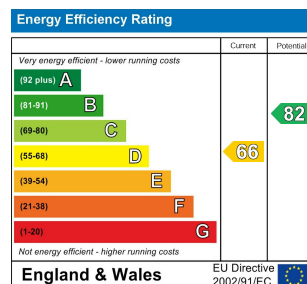

DIRECTIONS

CONTACT

62 Church Road
Hove
East Sussex
BN3 2FP

E: lettings@taylormichael.agency
T:
<https://taylormichael.agency/>

**TAYLOR
MICHAEL**
STUDENTS