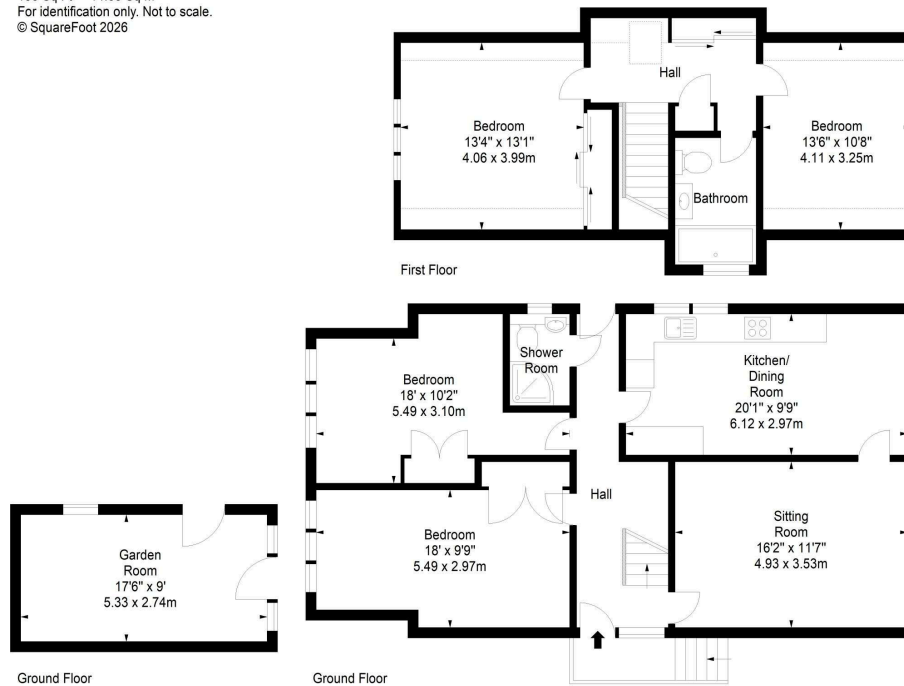

Offers Over : £400,000

Dean Road,
Longniddry,
East Lothian, EH32 0QS

Approx. Gross Internal Area
1428 Sq Ft - 132.66 Sq M
Garden Room
Approx. Gross Internal Area
158 Sq Ft - 14.68 Sq M
For identification only. Not to scale.
© SquareFoot 2026