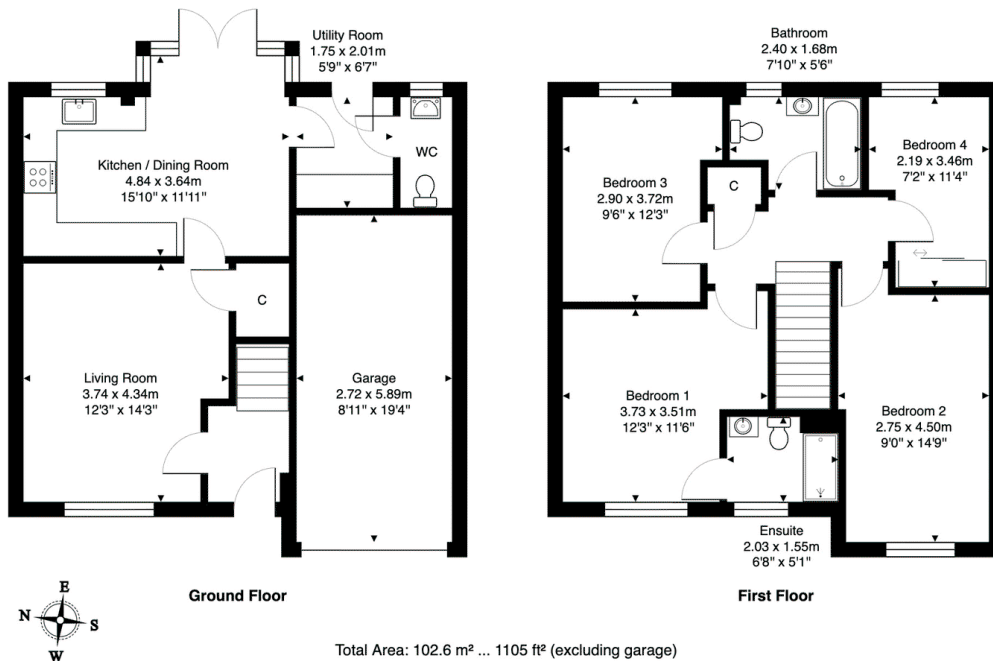

Property Webb
At the HEART of your move

Key Features

- Executive Detached villa
- Brand new kitchen & upgraded bathrooms
- Separate utility & downstairs WC
- 3 further bedrooms
- Double driveway & garage
- Built by Barratt
- Stylish kitchen/diner
- Primary bedroom with en-suite
- Landscaped rear garden
- Move-in ready

4 Lang Drive, Bathgate, EH48 2LZ

01506 637553

info@property-webb-co.uk

www.property-webb.co.uk

71 South Bridge St, Bathgate, EH48 1TJ