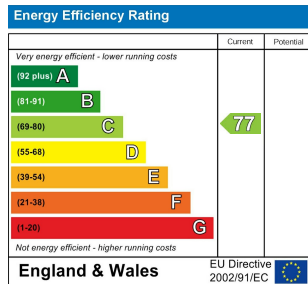

1 Bed  
Room  
located in

£625 Per month

**FREMONT**  
ESTATES

EPC Rating: C  
Council Tax Band: D