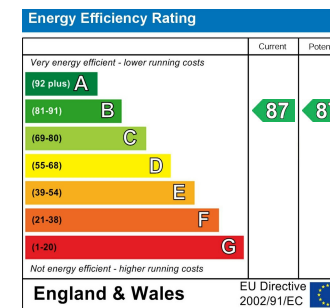

Description

Situation

Not specified
Council Tax Band: E
Available: 17th August 2026

Floor Plans

Area Map

Energy Performance Graph

These particulars, whilst believed to be accurate are set out as a general outline only for guidance and do not constitute any part of an offer or contract. Intending purchasers should not rely on them as statements of representation of fact, but must satisfy themselves by inspection or otherwise as to their accuracy. No person in this firm's employment has the authority to make or give any representation or warranty in respect of the property.