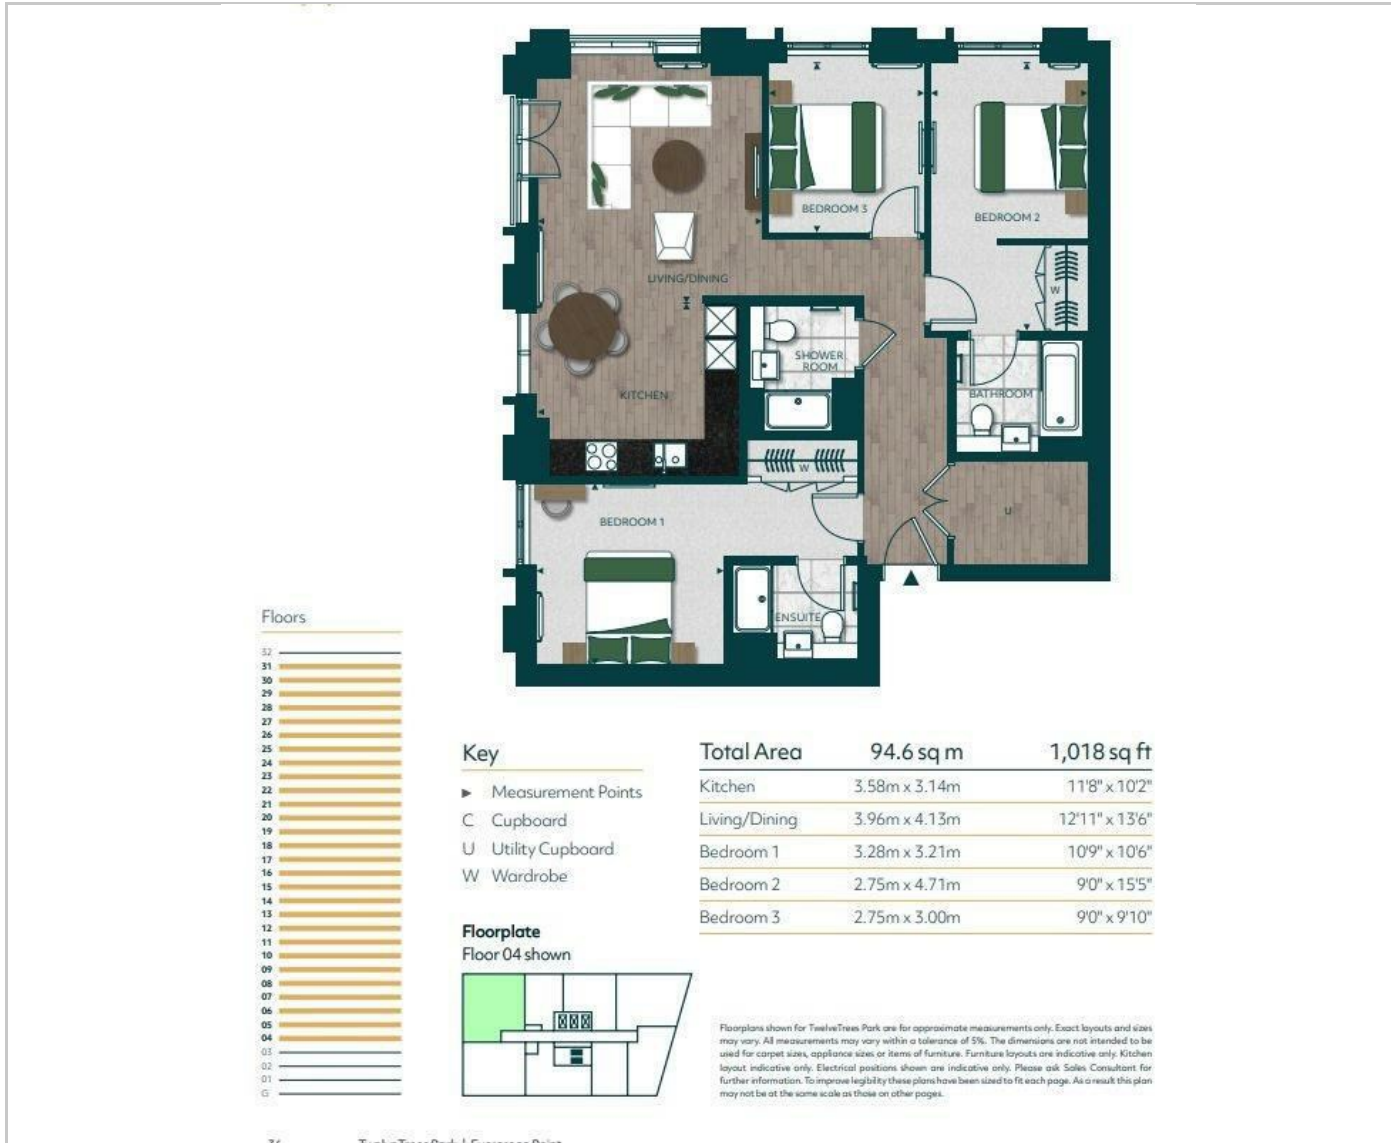

Flat 1006 Menara Point 1 Affinity View, London, E16 4EE
£3,500

Flat 1006 Menara Point 1 Affinity View, London, E16 4EE

£3,500

Available in August | 10th Floor | Furnished | 24/7 Concierge | Gym | Cinema Room | Lounges | Meeting Rooms | Excellent Transport Links | WeChat: CLH-Consultant.

Description

Situation

Not specified
Council Tax Band: E
Available: 17th August 2026

Floor Plans

Area Map

Energy Performance Graph

These particulars, whilst believed to be accurate are set out as a general outline only for guidance and do not constitute any part of an offer or contract. Intending purchasers should not rely on them as statements of representation of fact, but must satisfy themselves by inspection or otherwise as to their accuracy. No person in this firm's employment has the authority to make or give any representation or warranty in respect of the property.