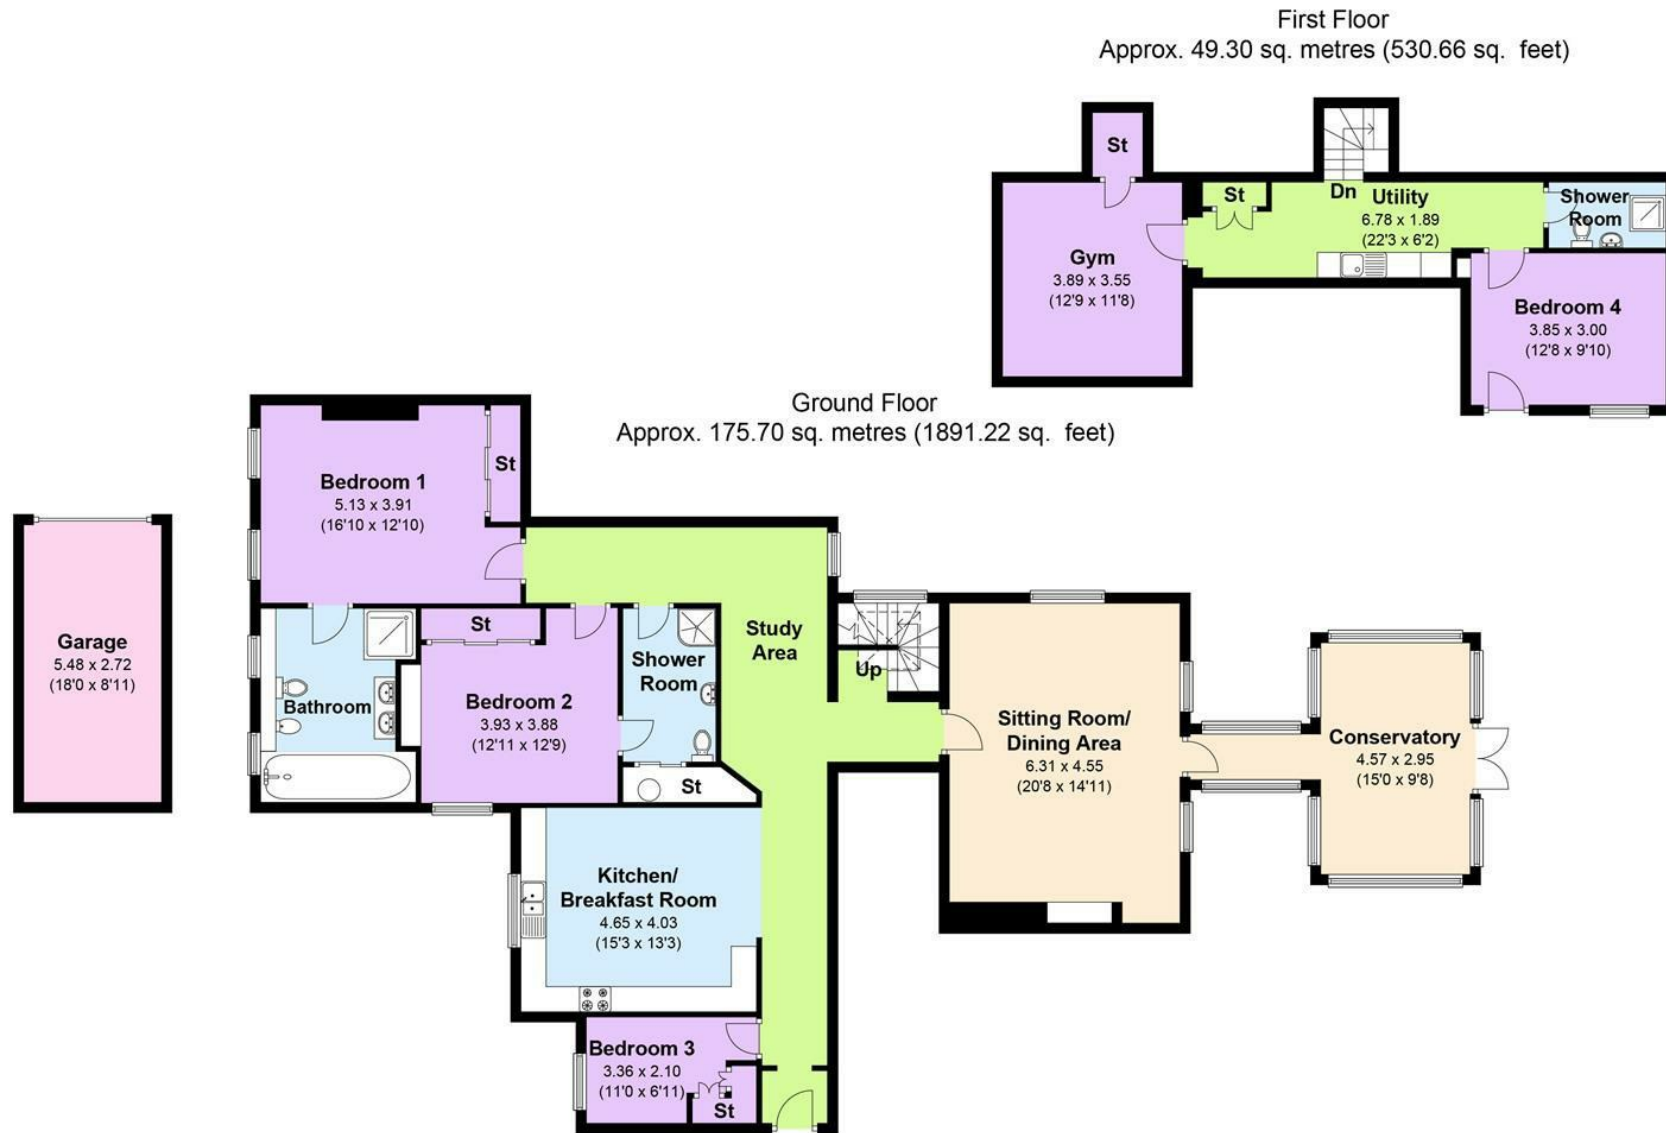

Kitchen/Breakfast Room

Lounge/Diner

Conservatory

Study

Master Bedroom

En-suite

Bedroom Two

Jack and Jill En-suite

- Lower Ground Floor -

Bedroom Three

Bedroom Four

Shower Room

Total area: approx. 225 sq. metres (2421.88 sq. feet)

SIMPLY HOMES

115 Fore Street | Hertford | SG14 1AS | 01992 558 557 | sales@simply-homes.co.uk | simply-homes.co.uk | Find us on