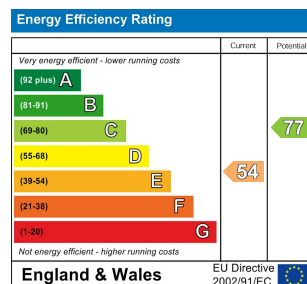

DIRECTIONS

CONTACT

62 Church Road
Hove
East Sussex
BN3 2FP

E: lettings@taylormichael.agency
T:
<https://taylormichael.agency/>

TAYLOR
MICHAEL
STUDENTS