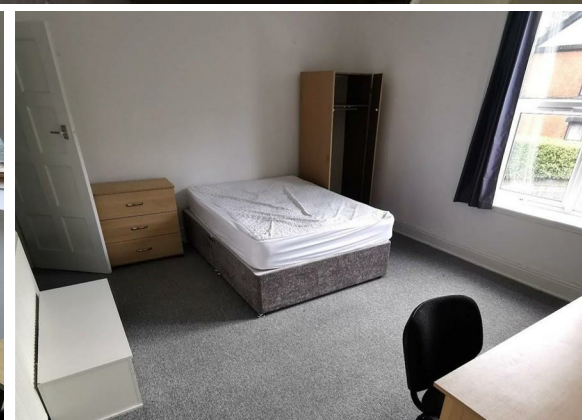

5 Bed
House - Terraced
located in Crookes

£400 PCM

DIRECTIONS

CONTACT

8-10 Broomhall Road
Sheffield
S10 2DR

E: info@taptonestates.co.uk
T: 0114 268 3325
www.taptonestates.co.uk