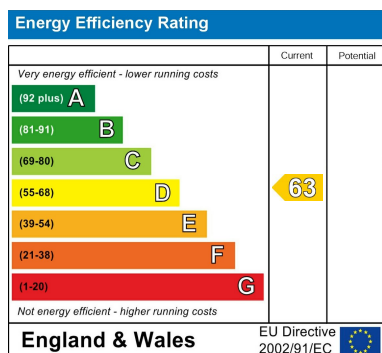

LOCAL EXPERTS THAT GET YOU MOVING

www.homestateagents.com

Registered Address Vantage House, East Terrace Business Park, Euxton Lane, Euxton PR7 6TB - England
Company Registration numbers Monton - 9262084 Urmston - 04331861 Stretford - 08259553