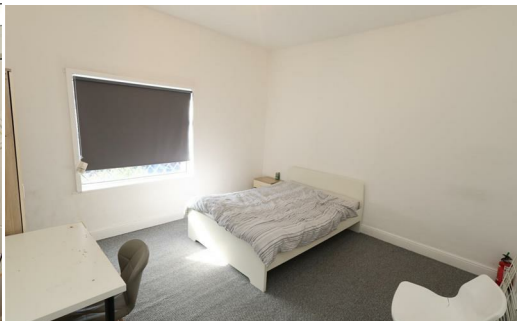

Lettings info

We are advised that the current council tax is included in this let.

The current EPC rating is N/A.

LOCAL EXPERTS THAT GET YOU MOVING

www.homestateagents.com

Registered Address Vantage House, East Terrace Business Park, Euxton Lane, Euxton PR7 6TB - England
Company Registration numbers Monton - 9262084 Urmston - 04331861 Stretford - 08259553