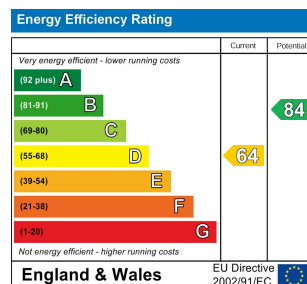

6 Bed
House - Semi-
Detached
located in

£1,920 Per month

DIRECTIONS

CONTACT

62 Church Road
Hove
East Sussex
BN3 2FP

E: lettings@taylormichael.agency
T:
<https://taylormichael.agency/>

**TAYLOR
MICHAEL**
STUDENTS