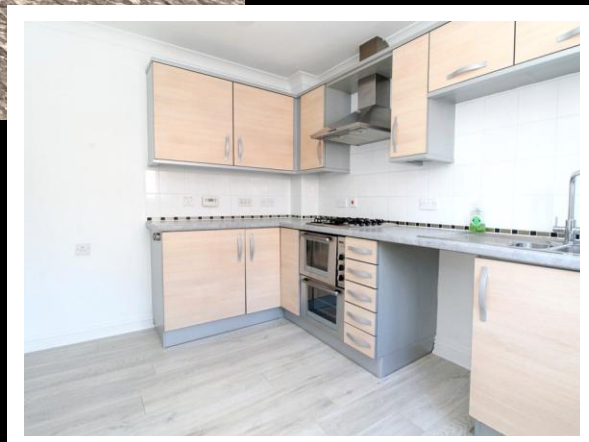

EDWARD KNIGHT
ESTATE AGENTS

BERRYBANKS, BILTON, RUGBY – 3 BEDROOMS
£1,450 PCM – EPC C