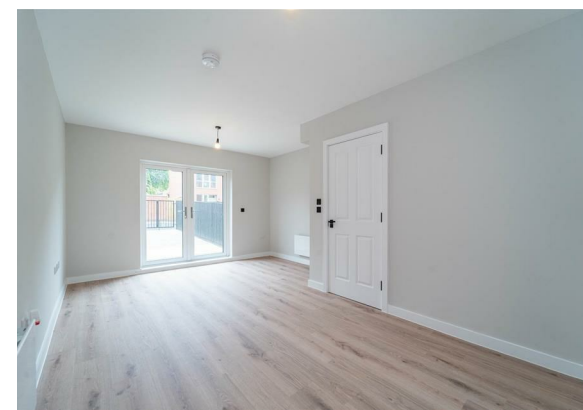

Offers In The Region Of £385,000

VIDEO TOUR AVAILABLE Welcome to Daisy Bank Park, a select development of striking new build town houses, conveniently located within easy reach of Manchester City Centre. This brand new THREE DOUBLE BEDROOM home offers contemporary & versatile accommodation over three levels.

This well planned and modern property is ideally located with fantastic transport links giving you access to Manchester City centre and surrounding villages in South Manchester. There are schools, Whitworth park and amenities close by along with being just a short distance from Manchester Royal infirmary and The Armitage Sports Centre.

Benefits include high end fixtures and fittings throughout, 10 Year new build warranty, a rear enclosed garden, and a driveway providing off road parking.

OFFERED WITH NO VENDOR CHAIN.