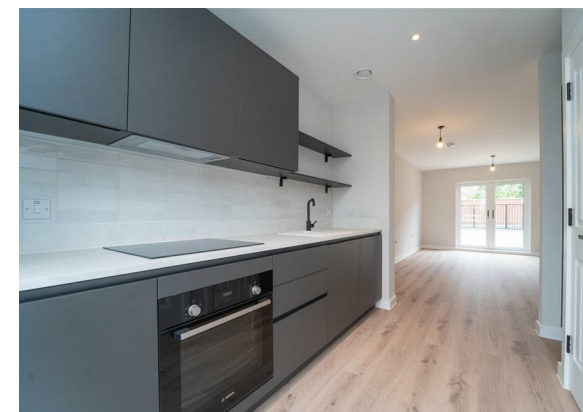

Benefits include high end fixtures and fittings throughout, 10 Year new build warranty, a rear enclosed garden, and a driveway providing off road parking.

OFFERED WITH NO VENDOR CHAIN.

EPC Chart

Tenure: **Freehold** Council Tax Band: **New Build**