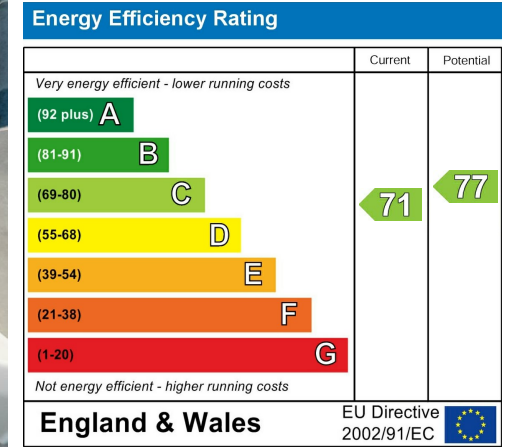

Benefits include high end fixtures and fittings throughout, 10 Year new build warranty, a rear enclosed garden, and a driveway providing off road parking.

OFFERED WITH NO VENDOR CHAIN.

EPC Chart

Tenure: **Freehold** Council Tax Band: **New Build**