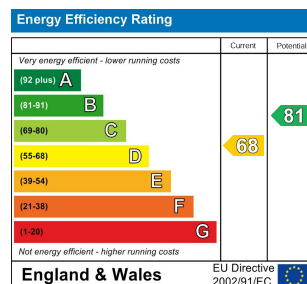

DIRECTIONS

CONTACT

62 Church Road
Hove
East Sussex
BN3 2FP

E: lettings@taylormichael.agency
T:
<https://taylormichael.agency/>

TAYLOR
MICHAEL
STUDENTS