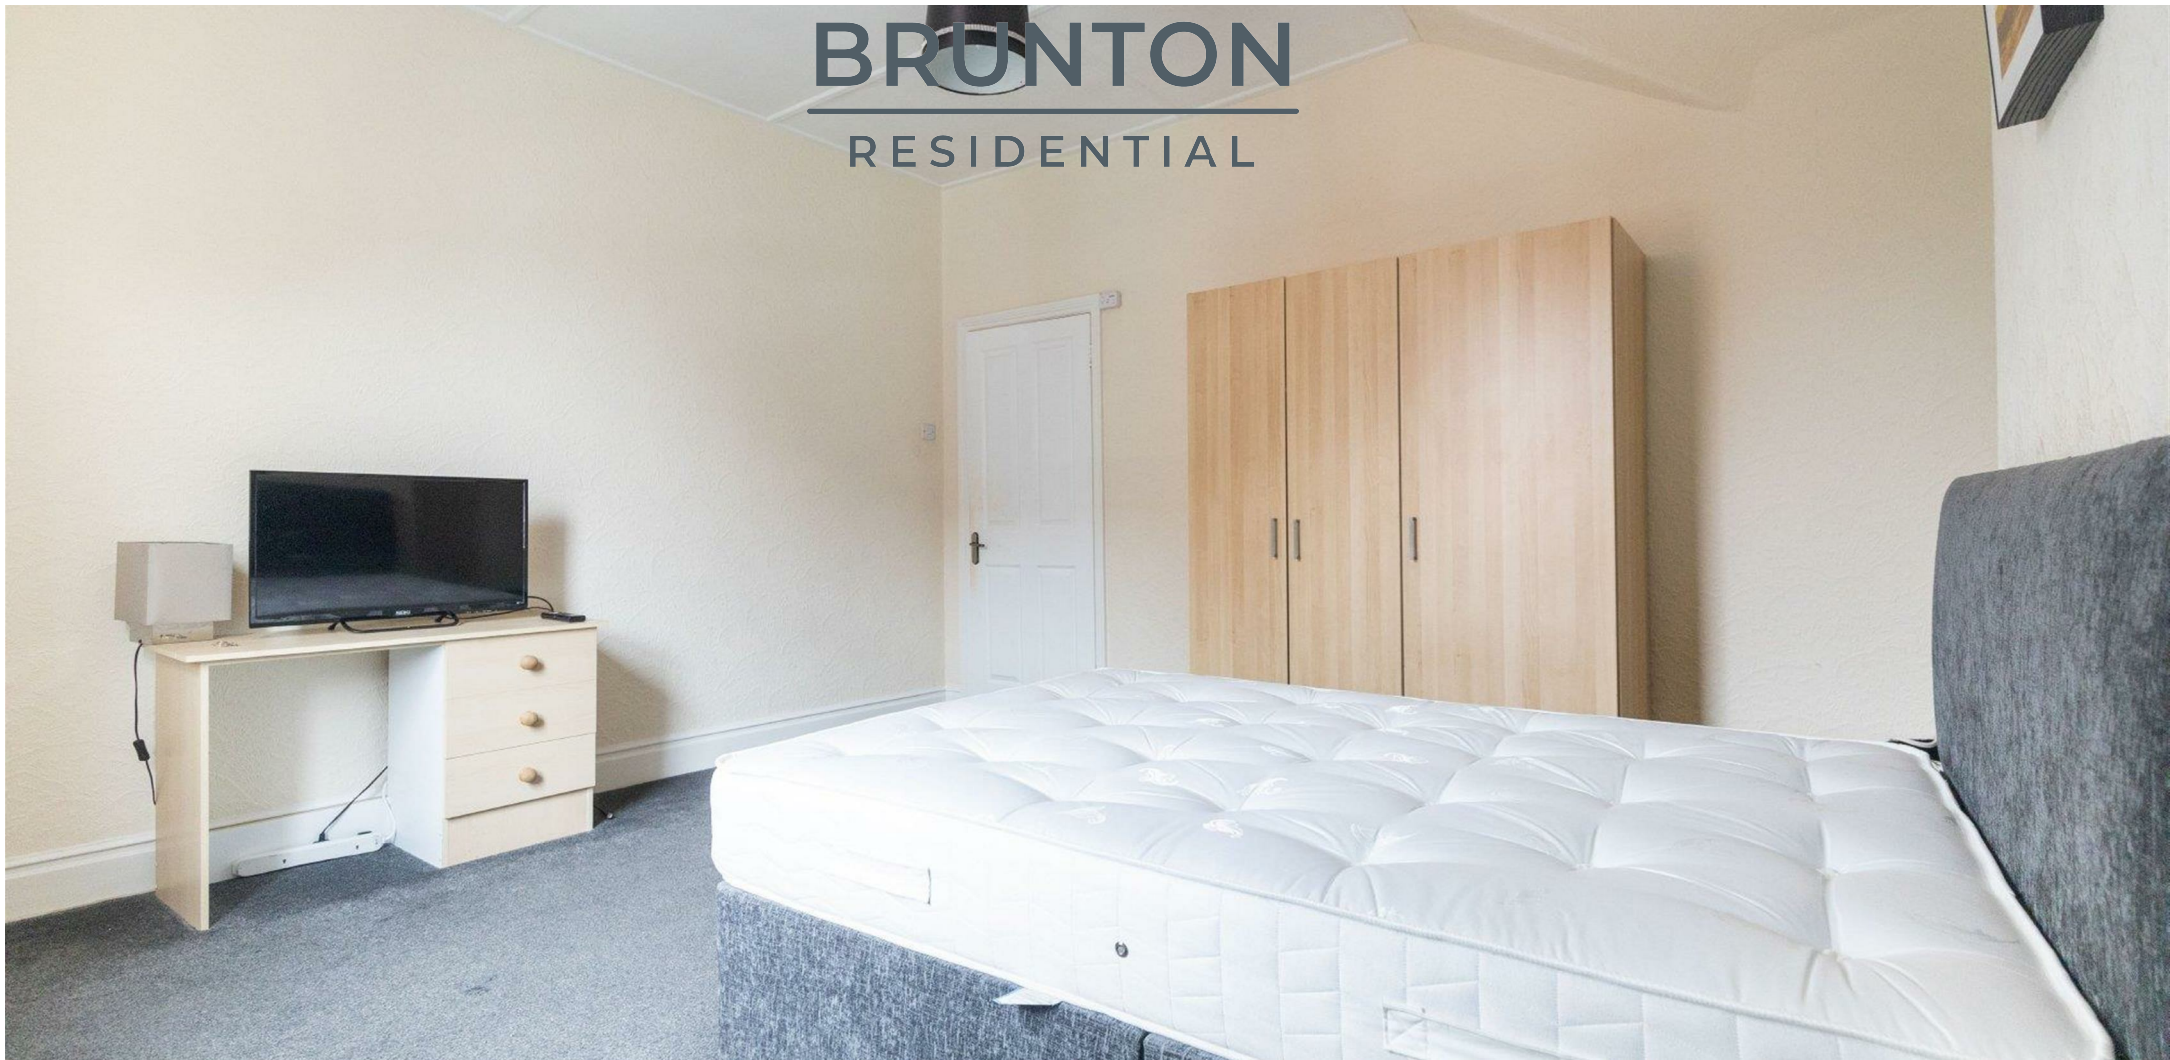

BRUNTON

RESIDENTIAL