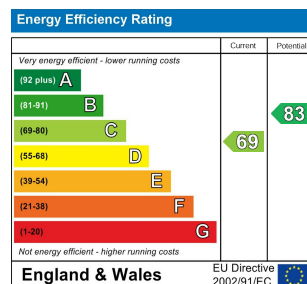

5 Bed
House - Semi-
Detached
located in

£2,600 Per month

DIRECTIONS

CONTACT

62 Church Road
Hove
East Sussex
BN3 2FP

E: lettings@taylormichael.agency
T:
<https://taylormichael.agency/>

TAYLOR
MICHAEL
STUDENTS