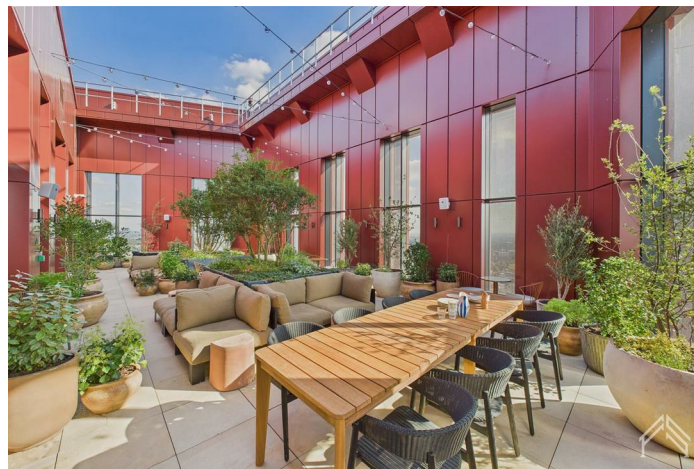

5656655645 Selborne Road, London, E17 7GD
£2,390 Per month

5656655645 Selborne Road, London, E17 7GD

£2,390 Per month

Limited Time Offer | Brand New Apartment | Panoramic City Views | Private Garden.

As a resident, you'll enjoy all inclusive access to premium amenities such as a 24-hour gym, yoga studio, games room, private work from home suites, and communal co-working areas. For added peace of mind, a 24/7 on-site concierge team is always available to assist with your day to day needs.

Step into luxury with this brand new, larger than average 1 bedroom apartment - expertly designed to combine style, space and convenience. Perfect for professionals and couples alike, this contemporary home offers high-spec interiors, thoughtful layouts and stunning panoramic views across London.

Inside, you'll discover a sleek open-plan kitchen equipped with integrated appliances, including a dishwasher and washer/dryer, along with a dedicated workspace – perfect for working from home. High-speed WiFi is included, keeping you effortlessly connected at all times.

Description

Situation

Furnished/unfurnished
Council Tax Band: B
Available:

Floor Plans

The Eades - Selborne Road	Details Property Type Apartment Bedrooms x1 Bathrooms x1		Building amenities Gym Yoga Studio Free Wi-Fi Private Desk Space Residents Lounge Concierge		Approx. total area 55 m ² 595 ft ²	
	Measurements are approximate and not to scale in this floor plan. Provided for illustrative purposes.					