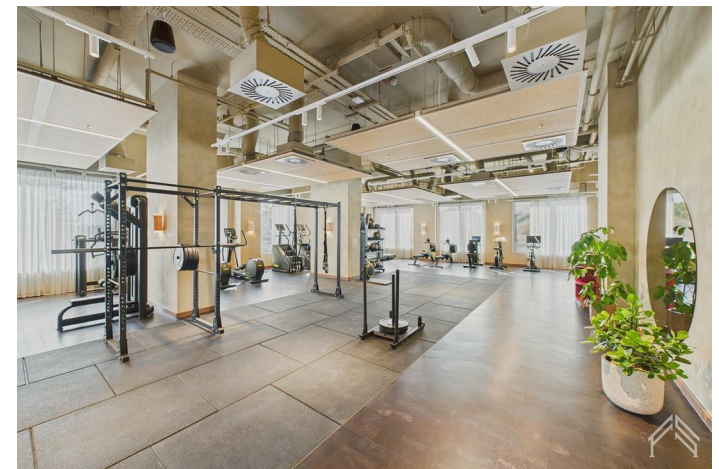

5656655645 Selborne Road, London, E17 7GD
£2,390 Per month

5656655645 Selborne Road, London, E17 7GD

£2,390 Per month

Limited Time Offer | Brand New Apartment | Panoramic City Views | Private Garden.

As a resident, you'll enjoy all inclusive access to premium amenities such as a 24-hour gym, yoga studio, games room, private work from home suites, and communal co-working areas. For added peace of mind, a 24/7 on-site concierge team is always available to assist with your day to day needs.

Inside, you'll discover a sleek open-plan kitchen equipped with integrated appliances, including a dishwasher and washer/dryer, along with a dedicated workspace – perfect for working from home. High-speed WiFi is included, keeping you effortlessly connected at all times.

Description

Situation

Furnished/unfurnished
Council Tax Band: B
Available:

Floor Plans

The Eades - Selborne Road	Details Property Type Apartment Bedrooms x1 Bathrooms x1		Building amenities Gym Yoga Studio Free Wi-Fi Private Desk Space Residents Lounge Concierge		Approx. total area 55 m ² 595 ft ²	
	Measurements are approximate and not to scale in this floor plan. Provided for illustrative purposes.					