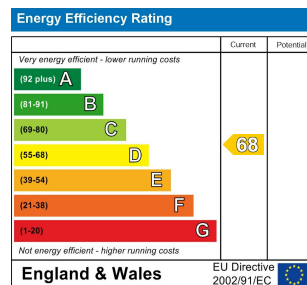

1 Bed
Room
located in

£725 Per month

DIRECTIONS

CONTACT

62 Church Road
Hove
East Sussex
BN3 2FP

E: lettings@taylormichael.agency
T:
<https://taylormichael.agency/>

TAYLOR
MICHAEL
STUDENTS