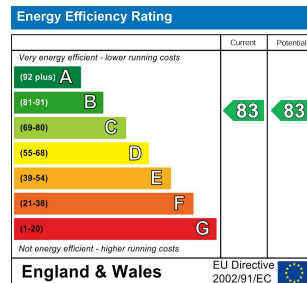

1 Bed
Apartment
located in

£975 Per Month

RESPONSIVE
PROPERTY MANAGEMENT

NEW INSTRUCTION COMING SOON!
AWAITING PROFESSIONAL PHOTOS

EPC Rating: B
Council Tax Band: B

DIRECTIONS

CONTACT

609 Delta Business Park
Welton Road
Swindon
SN5 7XF