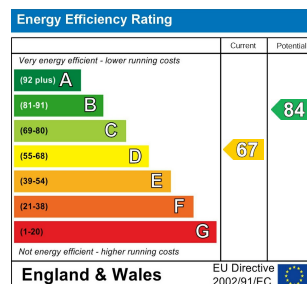

4 Bed
House - Terraced
located in

£2,600

TAYLOR
MICHAEL
STUDENTS

DIRECTIONS

CONTACT

62 Church Road
Hove
East Sussex
BN3 2FP

E: lettings@taylormichael.agency
T:
<https://taylormichael.agency/>

**TAYLOR
MICHAEL**
STUDENTS