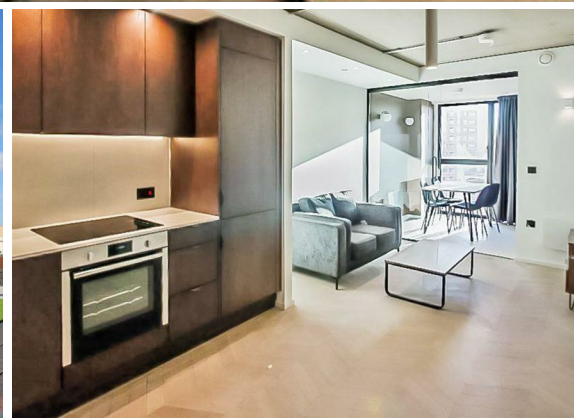

1 Bed
Apartment
located in

£1,200 PCM

 **NPP**
RESIDENTIAL

EPC Rating: B
Council Tax Band: D

DIRECTIONS

CONTACT

22 Lloyd Street
Manchester
M2 5WA

E: info@nppresidential.co.uk
T: 0161 639 0059
<https://nppresidential.co.uk/>