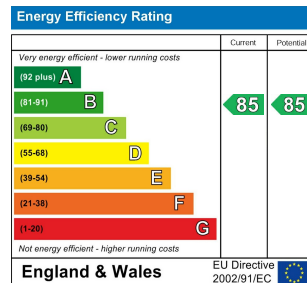

1 Bed
Apartment
located in

£1,200 PCM

 **NPP**
RESIDENTIAL

EPC Rating: B
Council Tax Band: D

DIRECTIONS

CONTACT

22 Lloyd Street
Manchester
M2 5WA

E: info@nppresidential.co.uk
T: 0161 639 0059
<https://nppresidential.co.uk/>