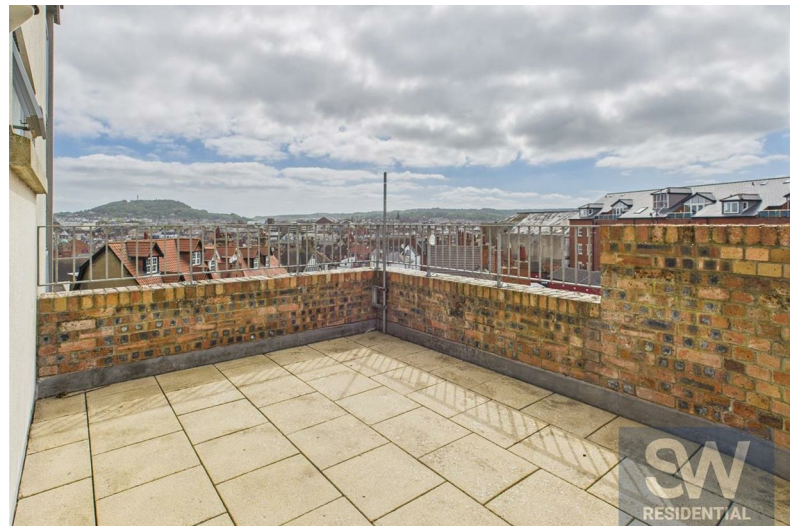

## Description

Nestled on the charming Castle Road in Scarborough, this stunning third-floor apartment offers a delightful living experience just moments away from both picturesque bays. With two well-proportioned bedrooms both offering super sea views, this property is perfect for individuals, couples, or small families seeking a comfortable, stylish home with allocated parking to the rear.

The apartment is beautifully presented, showcasing modern finishes and a welcoming atmosphere. One of its standout features is the lovely roof top terrace which offers wonderful views over Scarborough and provides an ideal spot to enjoy your morning coffee or unwind in the evening while taking in the fresh sea air.

This apartment presents an excellent opportunity for those looking to embrace coastal living in Scarborough. Don't miss your chance to make this delightful space your new home.

- SPACIOUS TWO BEDROOM APARTMENT
- SEA VIEWS OVER BOTH BAYS
- EXCELLENT LOCATION CLOSE TO THE SEA FRONT
- ROOF TERRACE
- MODERN BATHROOM AND KITCHEN
- WITH PARKING