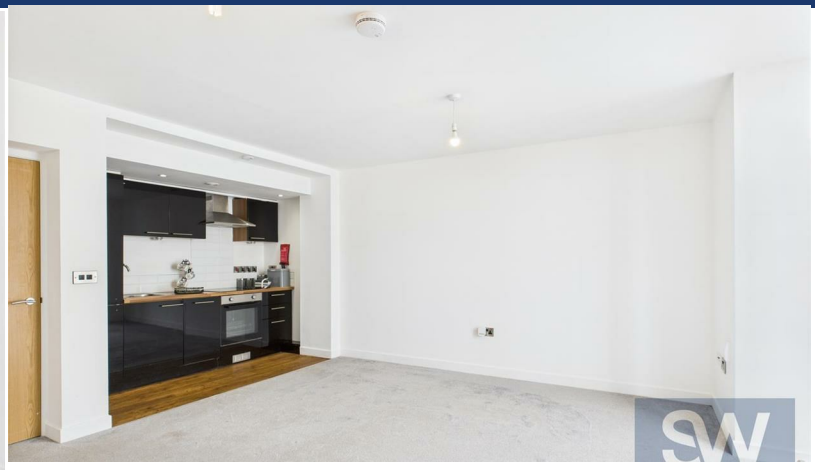

This apartment presents an excellent opportunity for those looking to embrace coastal living in Scarborough. Don't miss your chance to make this delightful space your new home.

- SPACIOUS TWO BEDROOM APARTMENT
- SEA VIEWS OVER BOTH BAYS
- EXCELLENT LOCATION CLOSE TO THE SEA FRONT
- ROOF TERRACE
- MODERN BATHROOM AND KITCHEN
- WITH PARKING