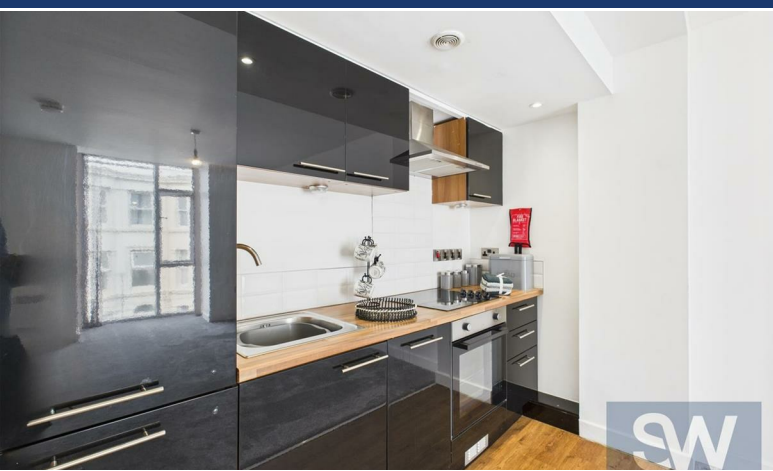

The apartment is beautifully presented, showcasing modern finishes and a welcoming atmosphere. One of its standout features is the lovely roof top terrace which offers wonderful views over Scarborough and provides an ideal spot to enjoy your morning coffee or unwind in the evening while taking in the fresh sea air.

This apartment presents an excellent opportunity for those looking to embrace coastal living in Scarborough. Don't miss your chance to make this delightful space your new home.

- SPACIOUS TWO BEDROOM APARTMENT
- SEA VIEWS OVER BOTH BAYS
- EXCELLENT LOCATION CLOSE TO THE SEA FRONT
- ROOF TERRACE
- MODERN BATHROOM AND KITCHEN
- WITH PARKING