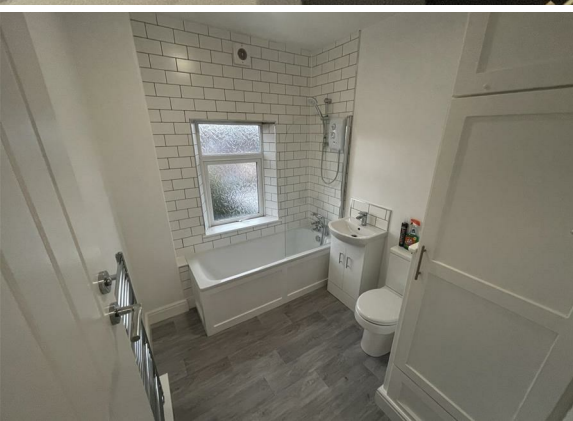

2 Bed
House - Mid
Terrace

located in
St. Marys Road,
Doncaster

£800 PCM

Moss
PROPERTIES

DIRECTIONS

CONTACT

White Rose Way
Doncaster
South Yorkshire

E: info@mosspm.co.uk
T: 01302 730077
www.mosspm.co.uk