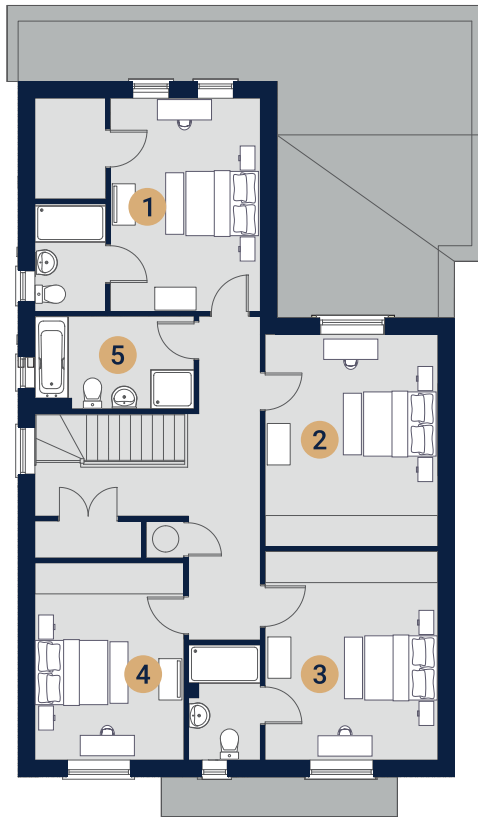

OAKWOOD
HOMES

The Aston

FOUR BEDROOM HOME

OAKWOOD
HOMES

oakwoodhomesltd.co.uk

STILTON

First Floor

1.	Master Bedroom	4.7m x 4.5m
2.	Bedroom 2	3.6m x 4.5m
3.	Bedroom 3	3.0m x 4.4m
4.	Bedroom 4	3.1m x 4.2m
5.	Bathroom	3.4m x 2.0m

Ground Floor

1.	Kitchen / Dining	4.8m x 7.8m
2.	Sitting Room	3.9m x 5.2m
3.	Snug	3.7m x 4.0m
4.	Utility	3.4m x 2.6m
5.	Study	2.5m x 3.1m
6.	Garage	3.0m x 6.0m