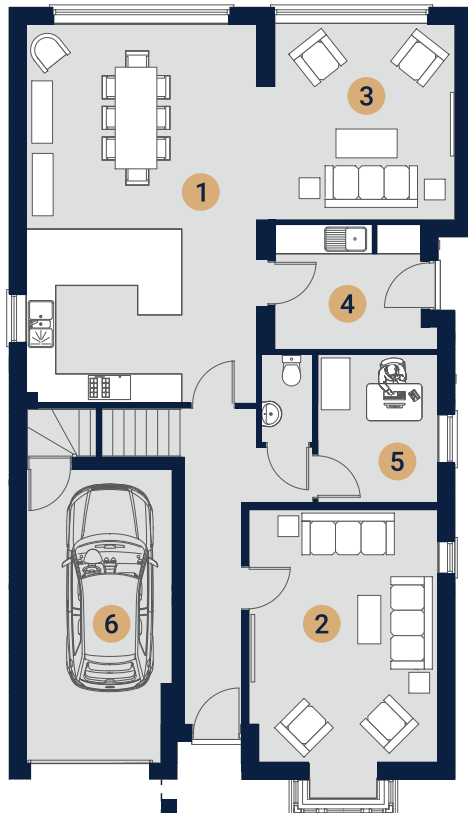

OAKWOOD
HOMES

The Aston

FOUR BEDROOM HOME

OAKWOOD
HOMES

oakwoodhomesltd.co.uk

STILTON

First Floor

1.	Master Bedroom	4.7m x 4.5m
2.	Bedroom 2	3.6m x 4.5m
3.	Bedroom 3	3.0m x 4.4m
4.	Bedroom 4	3.1m x 4.2m
5.	Bathroom	3.4m x 2.0m

Ground Floor

1.	Kitchen / Dining	4.8m x 7.8m
2.	Sitting Room	3.9m x 5.2m
3.	Snug	3.7m x 4.0m
4.	Utility	3.4m x 2.6m
5.	Study	2.5m x 3.1m
6.	Garage	3.0m x 6.0m