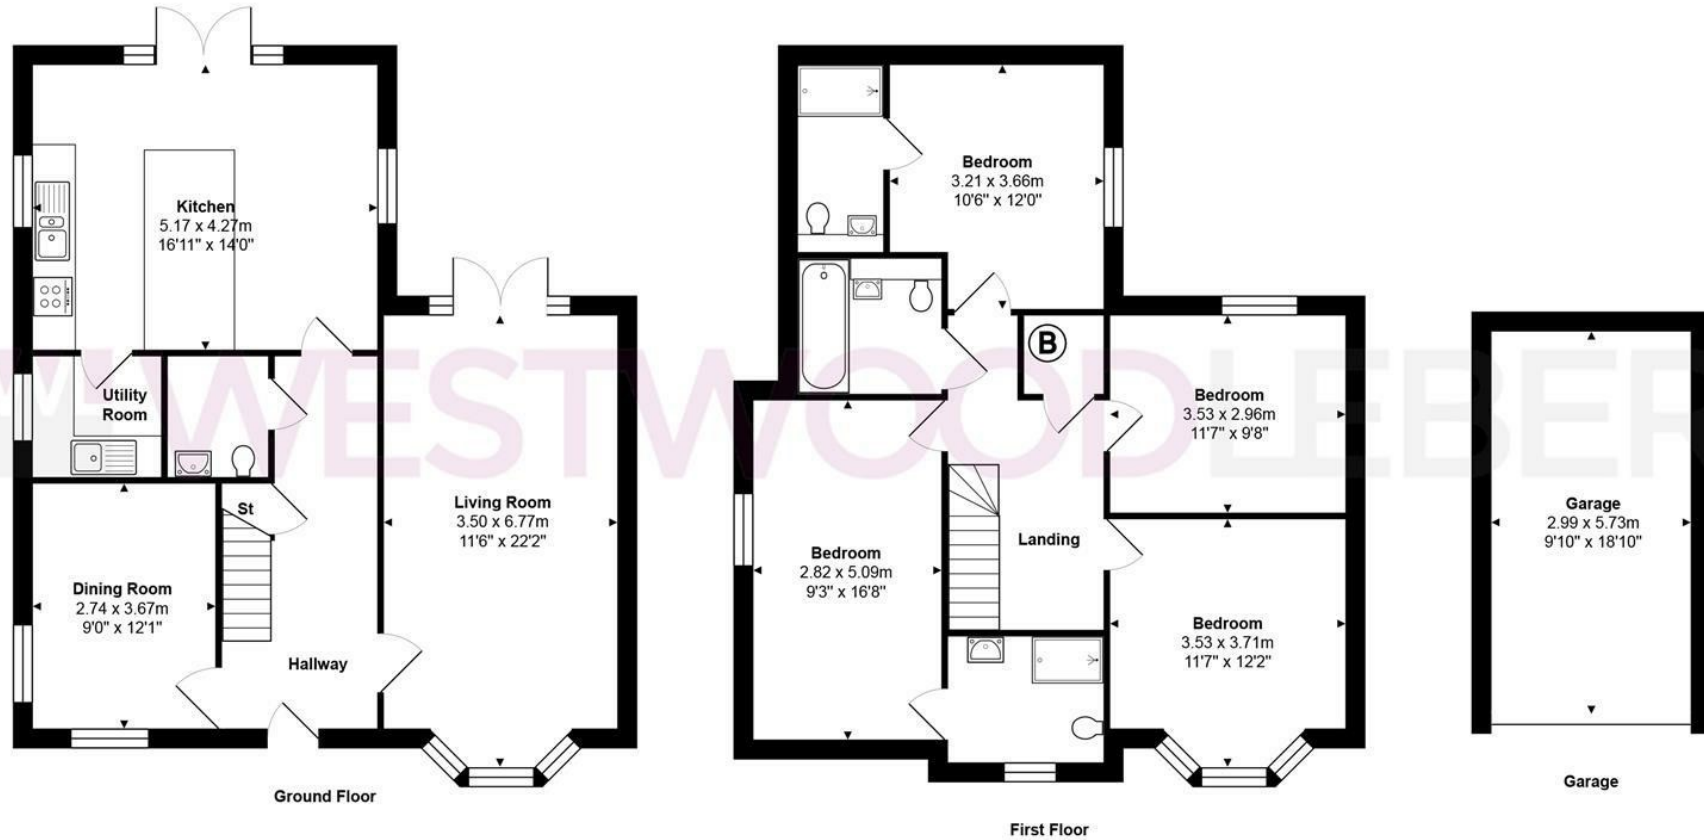

The spacious and thoughtfully designed accommodation provides everything required for modern family living, with bright and contemporary interiors, high-quality fixtures and fittings, and generous room proportions throughout. The stunning kitchen and living spaces create the perfect environment for both everyday family life and entertaining guests, whilst the four well-appointed bedrooms offer flexible accommodation for growing families.

A superb opportunity to acquire a nearly new family home finished to an outstanding standard in one of the area's most sought-after locations.

 WESTWOODLEBER

Total Area: approx. 165.7 m² ... 1784 ft²

THE FLOORPLAN IS FOR ILLUSTRATIVE PURPOSES ONLY AND IS NOT TO SCALE.
 Measurements and features are approximate and may differ from the actual property. Verify all details independently; no liability is accepted for errors or omissions.